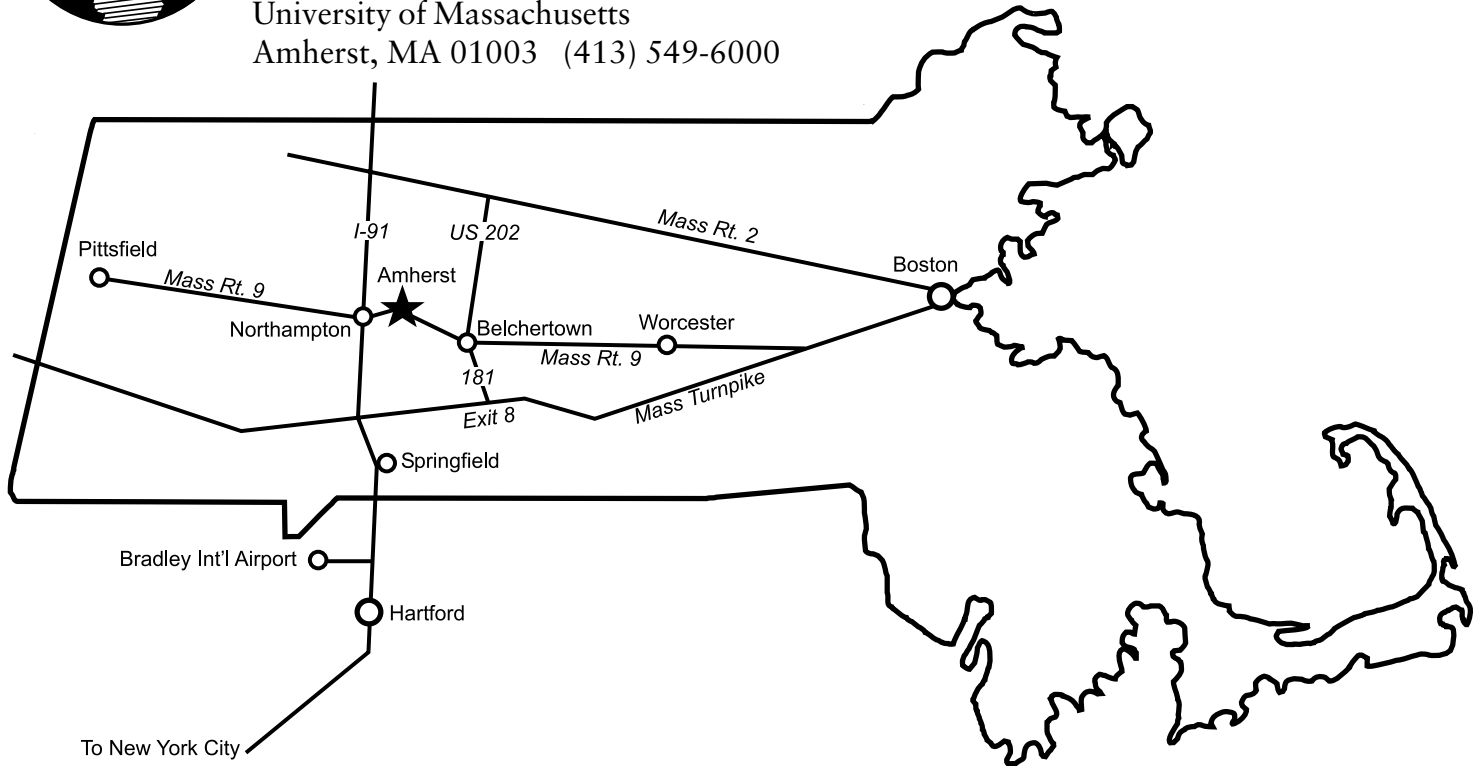

## Getting to Amherst ...

### From the North

Route 91 South to Exit 25 - At the end of the ramp turn left and follow the road to the intersection - turn right onto routes 5 & 10 South - go 1 mile, then left onto Route 116 South, then 8 miles to UMass Exit - Left at the end of the ramp onto Massachusetts Avenue.

### From the South

Route 91 North to Exit 19 (Northampton/Amherst) - Right onto Route 9 and go approximately 4.5 miles to Route 116 North (left turn at the lights), then 1 mile to UMass Exit - Right at the end of the ramp onto Massachusetts Avenue.

### From the East

Mass Pike (Route 90) West to Exit 4 (West Springfield) onto Route 91 North to Exit 19 (Northampton/Amherst) - Right onto Route 9 and go approximately 4.5 miles to Route 116 North (left turn at the lights), then 1 mile to UMass Exit - Right at the end of the ramp onto Massachusetts Avenue.