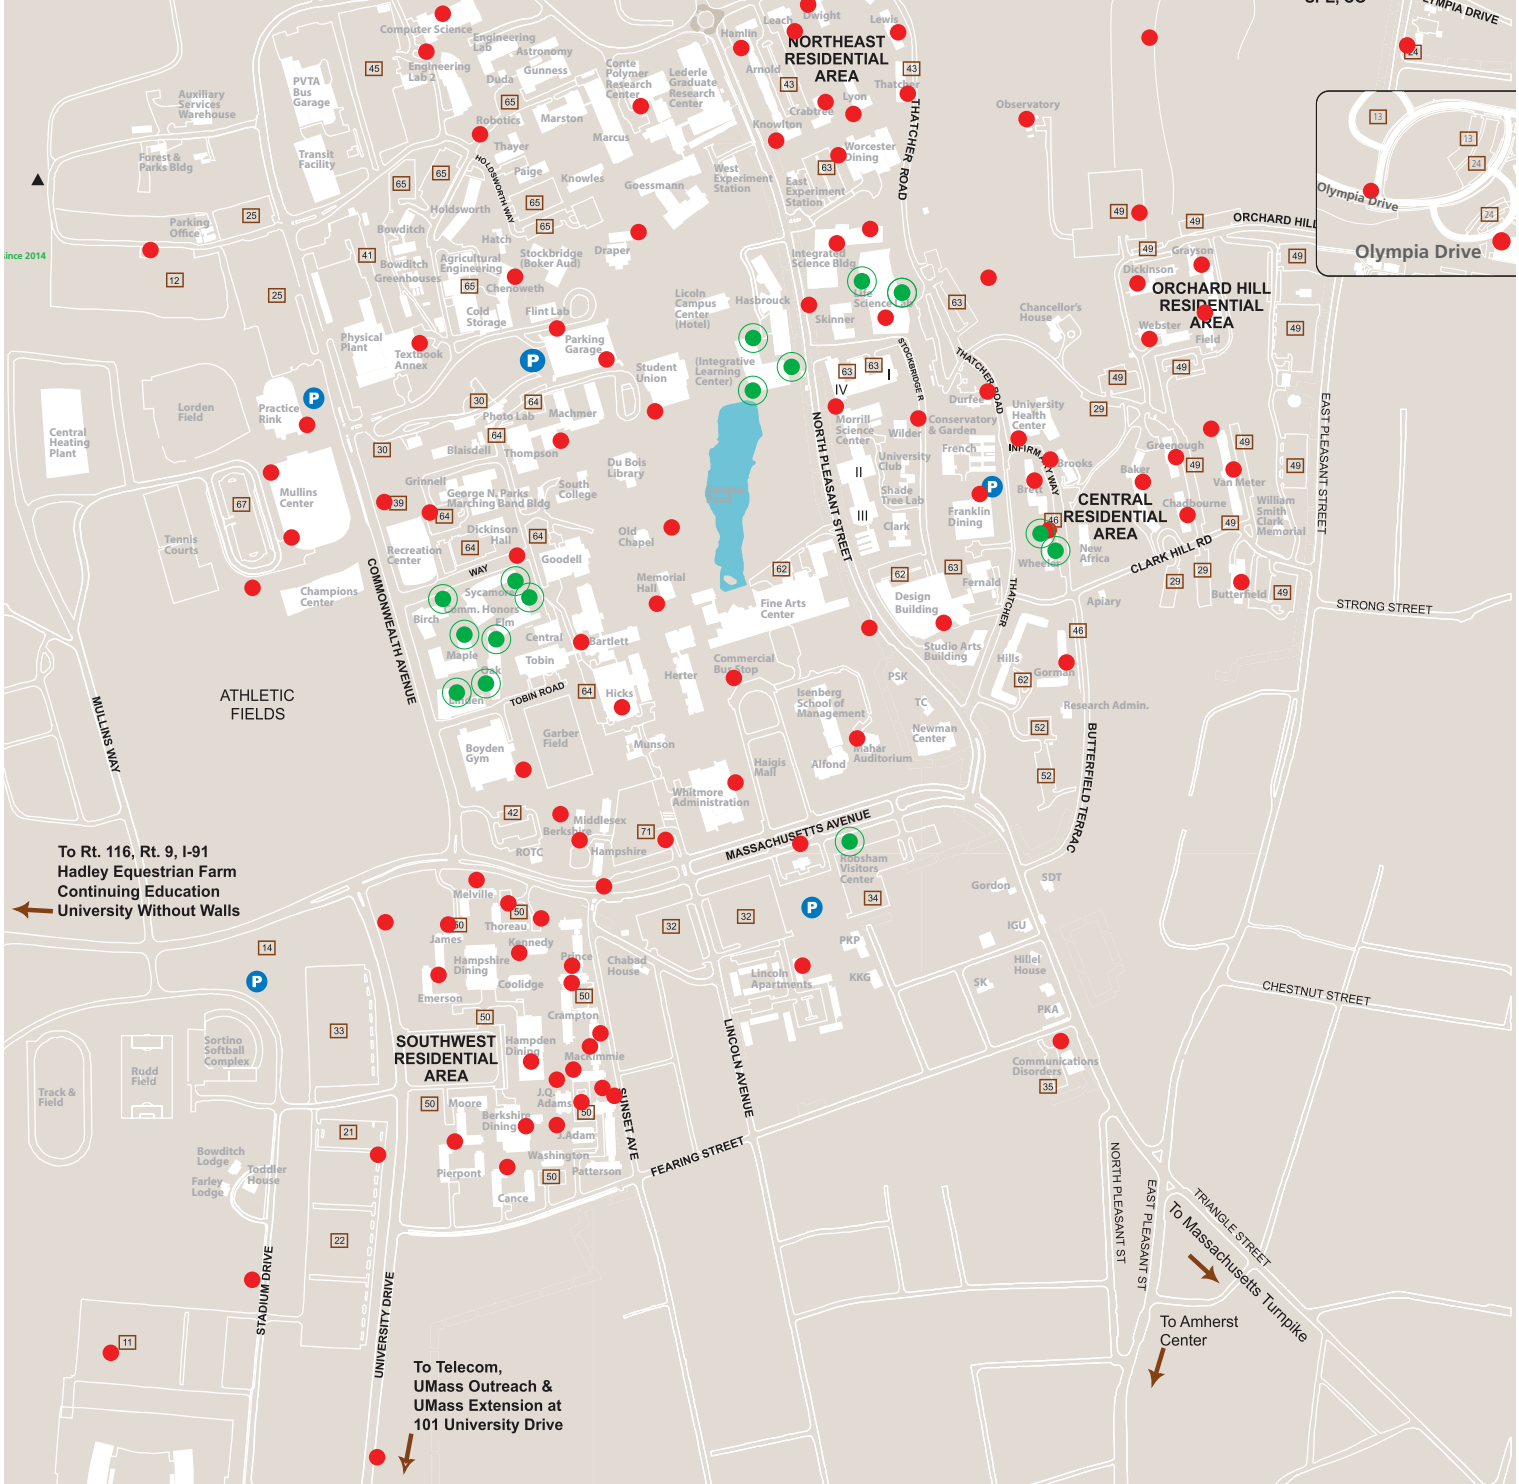

UMassAmherst

HELP PHONE LOCATIONS

Last updated September 2016

Map Key

- 0 500 1,000 Feet
- 31 Numbered Parking Lots
- P Public Parking
- Help Phones
- Help Phones installed since 2013

To Rt. 116, Rt. 9, I-91
Hadley Equestrian Farm
Continuing Education
University Without Walls

To Telecom,
UMass Outreach &
UMass Extension at
101 University Drive

To Undergraduate Admissions - Mather,
SPE, CO

To Tillson Farm &
Intermediate
Processing Facility (IPF)

To Amherst
Center