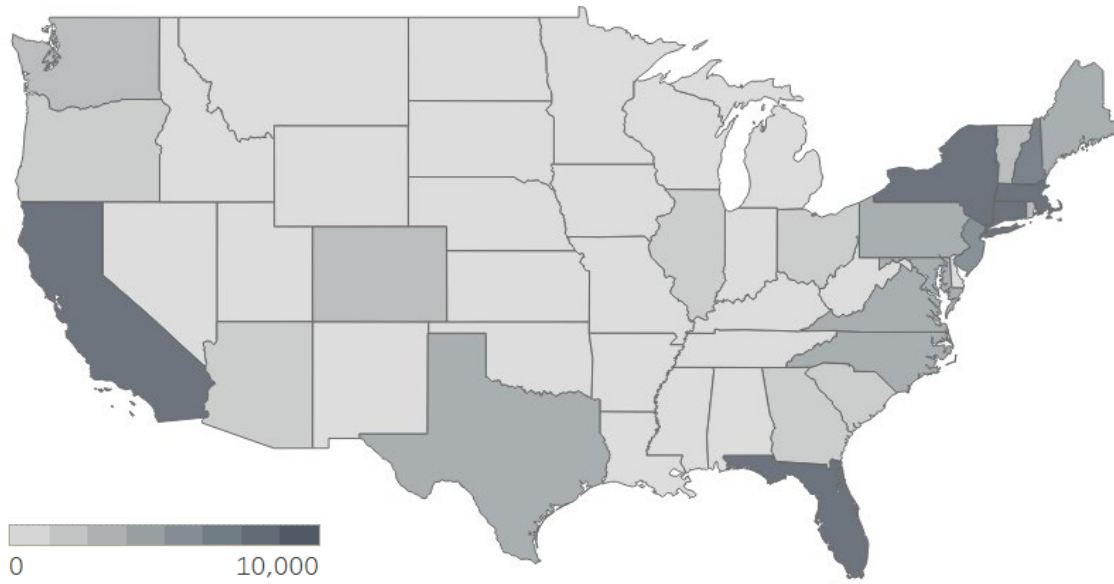

**Geographic Distribution of Alumni*
by State or Country of Residence**

State or Country	Alumni	State or Country	Alumni
United States	281,381	New Jersey	7,338
Alabama	362	New Mexico	679
Alaska	257	New York	15,294
Arizona	2,001	North Carolina	4,124
Arkansas	147	North Dakota	49
California	14,208	Ohio	1,668
Colorado	3,185	Oklahoma	230
Connecticut	10,474	Oregon	1,769
Delaware	489	Pennsylvania	4,377
District of Columbia	997	Puerto Rico	539
Florida	10,423	Rhode Island	3,526
Georgia	2,416	South Carolina	1,700
Hawaii	556	South Dakota	73
Idaho	316	Tennessee	997
Illinois	2,113	Texas	4,265
Indiana	637	Utah	508
Iowa	268	Vermont	2,903
Kansas	250	Virginia	4,660
Kentucky	416	Washington	3,087
Louisiana	379	West Virginia	161
Maine	4,343	Wisconsin	748
Maryland	3,931	Wyoming	116
Massachusetts (54% †)	151,781	United States Territories‡	216
Michigan	1,230	International	4,433
Minnesota	928	Canada	538
Mississippi	139	Other	3,895
Missouri	565	Unknown	21,161
Montana	313	Total	306,975
Nebraska	146		
Nevada	763		
New Hampshire	8,247		

Geographic Distribution of Alumni by State of Residence

* Living Alumni. Alumni with multiple UMass degrees are counted once.

†The percentage of U.S. alumni who reside in Massachusetts.

‡Includes U.S. military installations.