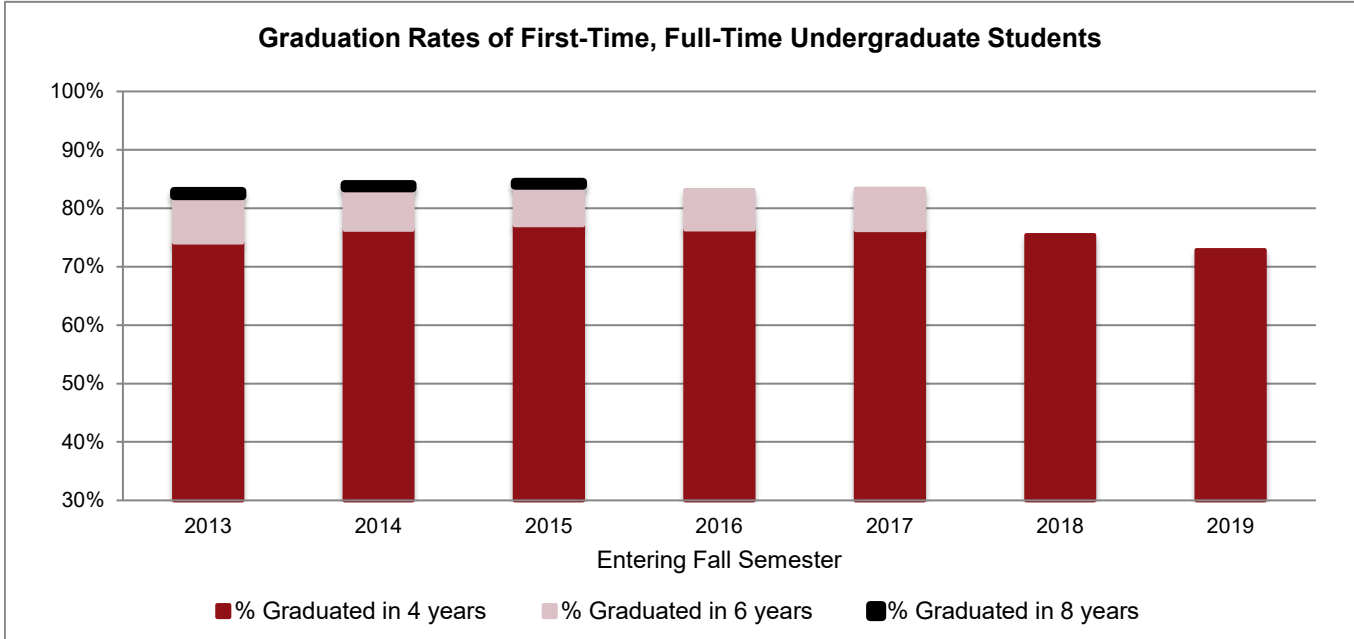

Graduation Rates

4-, 6- (150% time) and 8-year (200% of time) graduation rate of first-time, full-time degree-seeking undergraduate students.

Entering Fall Semester	2013	2014	2015	2016	2017	2018	2019
No. Entering	4,608	4,633	4,642	4,629	4,697	4,983	5,681
Average SAT	1208	1218	1226	1225	1268	1296	1292
HS GPA	3.73	3.78	3.83	3.83	3.89	3.90	3.91
% Graduated in 4 years	74%	76%	77%	76%	76%	75%	73%
% Graduated in 6 years	82%	83%	84%	83%	83%		
% Graduated in 8 years	83%	84%	85%				

Source: University Analytics and Institutional Research, <http://www.umass.edu/uair/>
Full-time: student enrolled for 12 or more credits in their first semester.