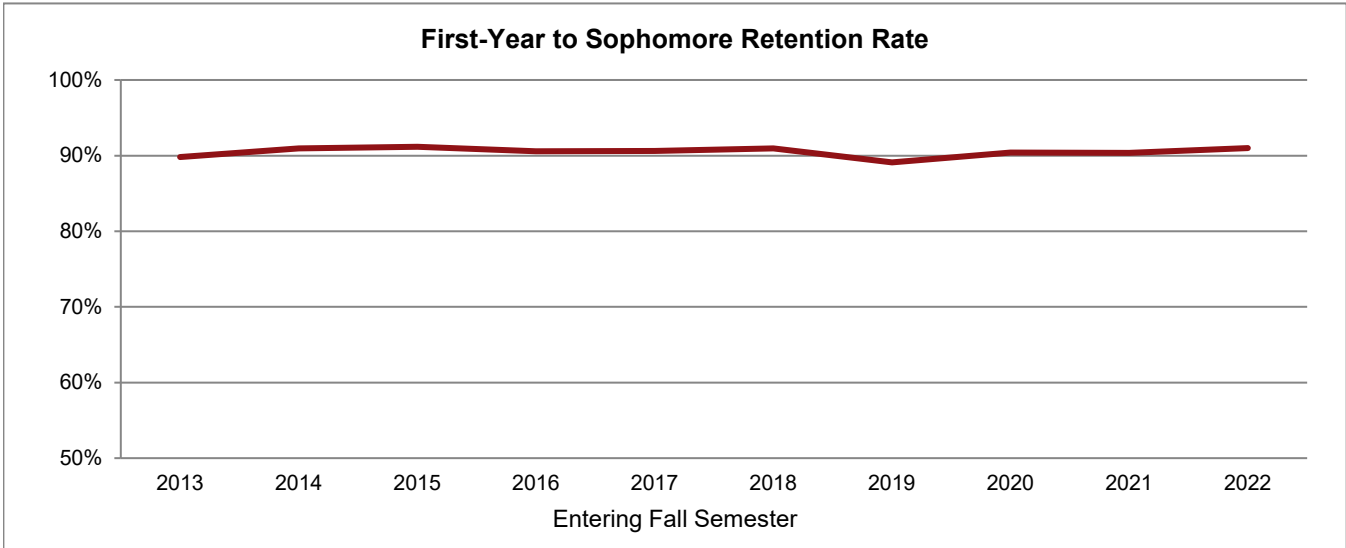

One-Year Retention Rates

First-Year to sophomore retention rate of first-time, full-time degree-seeking undergraduate students.

Entering Fall Semester	2013	2014	2015	2016	2017	2018	2019	2020	2021	2022
No. Entering	4,608	4,633	4,642	4,629	4,697	4,983	5,681	4,983	4,819	5,555
Average SAT	1208	1218	1226	1225	1268	1296	1292	1290	1352	1358
HS GPA	3.73	3.78	3.83	3.83	3.89	3.90	3.91	3.94	4.00	4.02
One-Year Retention Rate	90%	91%	91%	91%	91%	91%	89%	90%	90%	91%

Source: University Analytics and Institutional Research, <http://www.umass.edu/uair/>
 Full-time: student enrolled for 12 or more credits in their first semester.