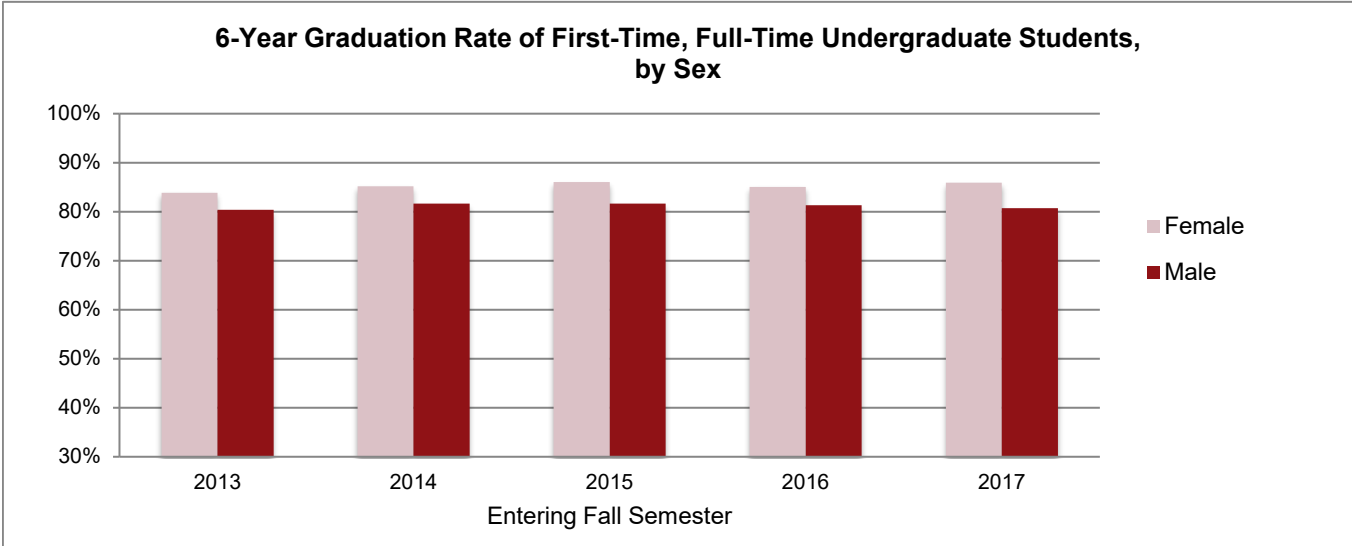

6-Year Graduation Rates by Sex

6-year (150% time) graduation rate of first-time, full-time degree-seeking undergraduate students.

Entering Fall Semester	2013	2014	2015	2016	2017
Female					
No. Entering	2,255	2,298	2,284	2,243	2,402
Average SAT	1189	1198	1199	1197	1244
HS GPA	3.79	3.84	3.88	3.90	3.92
% Graduated in 6 years	84%	85%	86%	85%	86%
Male					
No. Entering	2,353	2,335	2,358	2,386	2,295
Average SAT	1227	1237	1251	1250	1294
HS GPA	3.68	3.72	3.78	3.75	3.86
% Graduated in 6 years	80%	82%	82%	81%	81%

Source: University Analytics and Institutional Research, <http://www.umass.edu/uair/>
Full-time: student enrolled for 12 or more credits in their first semester.