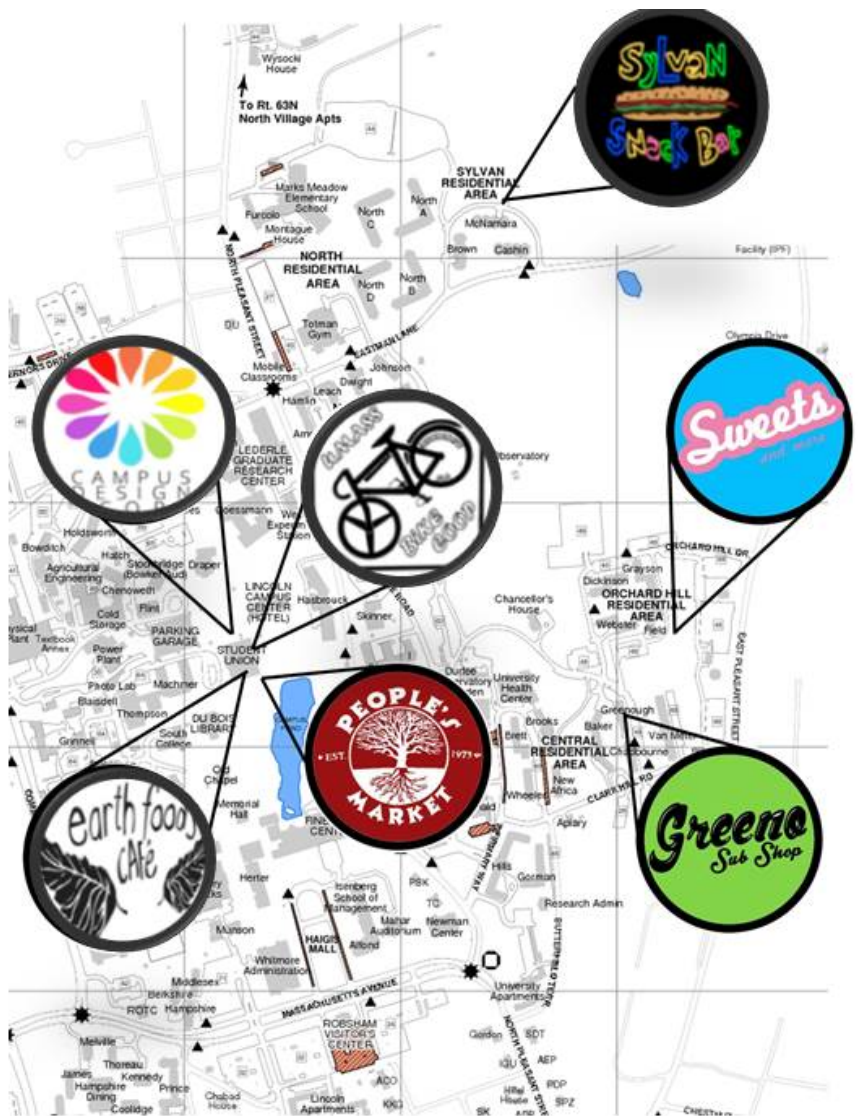

Student Business Map and Locations

Businesses in the Student Union

Campus Design and Copy

2nd Floor of the Student Union
Hours: Mon-Thurs 10am-5pm Fri
10am-2:30pm

Bike Coop

First Floor of the Student Union
Hours: Mon-Thurs 10am-4pm
Fri 10am-2pm

People's Market

First Floor of the Student Union
Hours: Mon-Fri 8am-4pm

EarthFoods

First Floor of the Student Union
Hours: Mon-Thurs 11am-3pm
Fri 11am-2pm

Businesses in Dorms

Greeno Sub Shop

Greenough Residence Hall
Central Residential Area
Hours: Sun-Thurs 5PM-11PM

Sweets and More

Field Residence Hall
Orchard Hill Residential Area
Hours: Sun-Thurs 8PM-12AM

Sylvan Snack Bar

McNamara Residence Hall
Sylvan Residential Area
Hours: 6PM-11:45PM