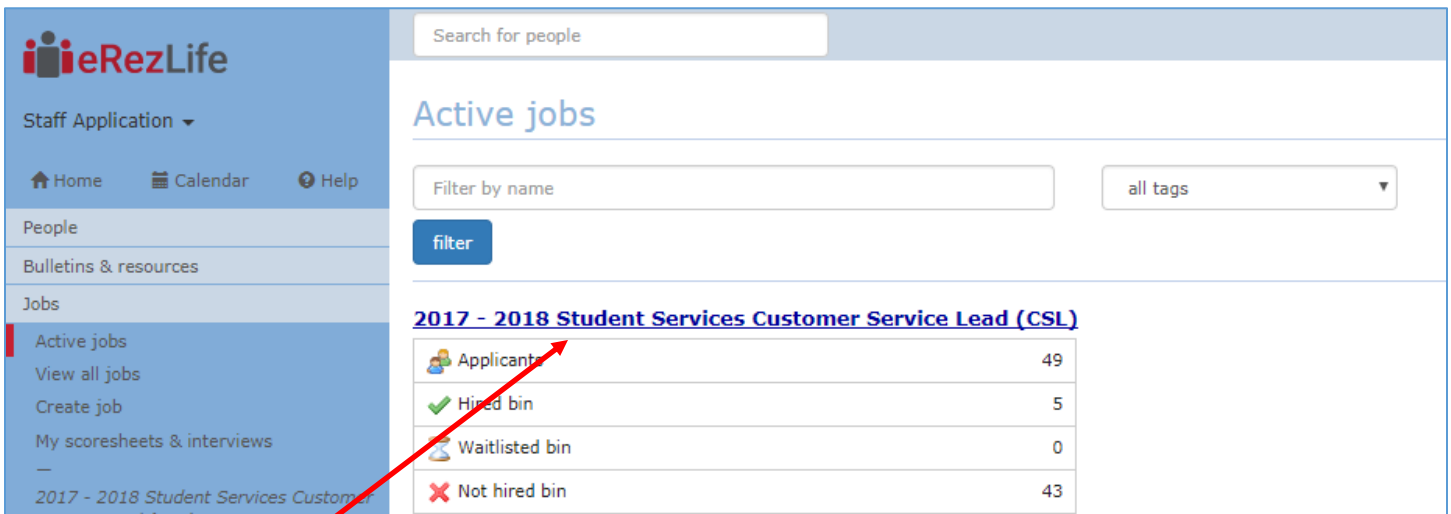

eRezLife New Home Page Navigation

New Home Page Location: <https://umass.erezlife.com/>

View your Student Staff Job applicants in eRezLife by clicking **Active jobs** TIP under **Jobs** in the left hand navigation menu.

This will bring you to the job listing page that had previously been the eRezLife homepage.

Click on your **Job title** to view additional applicant details and options.