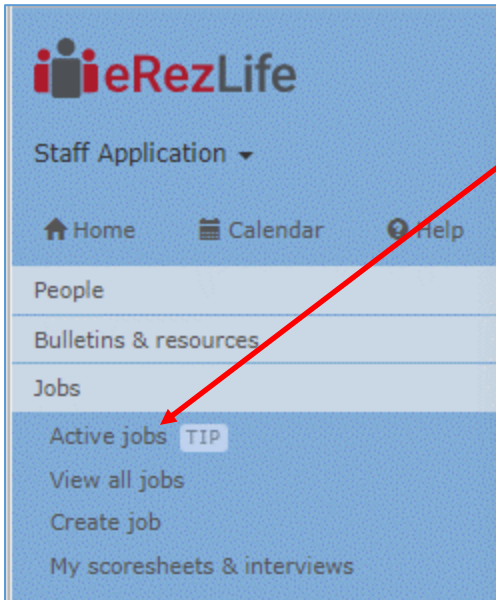

eRezLife New Home Page Navigation

New Home Page Location: <https://umass.erezlife.com/>

View your Student Staff Job applicants in eRezLife by clicking **Active jobs** TIP under **Jobs** in the left hand navigation menu.

This will bring you to the job listing page that had previously been the eRezLife homepage.

Click on your **Job title** to view additional applicant details and options.