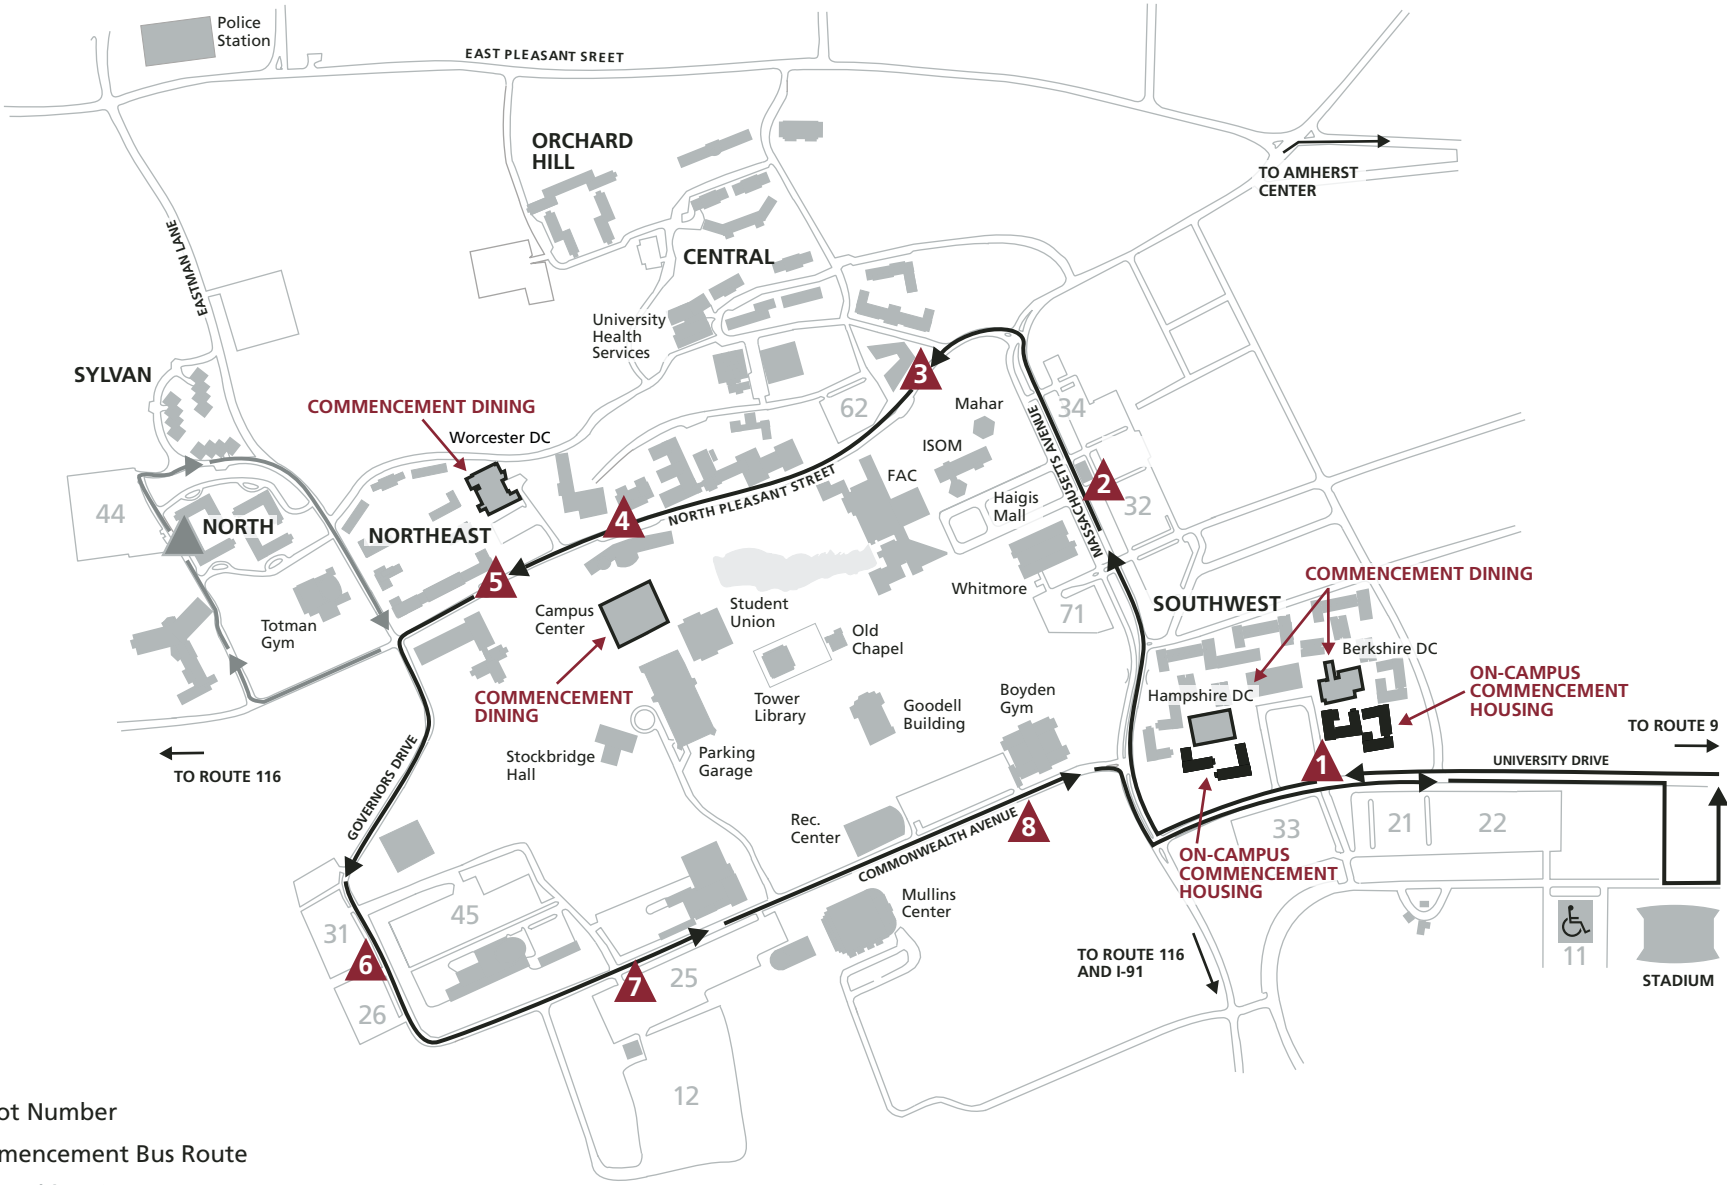

Commencement Shuttle

SYMBOL KEY

- = Bus Stop
- 11 = Parking Lot Number
- = Post-Commencement Bus Route
- = Overflow Parking ONLY