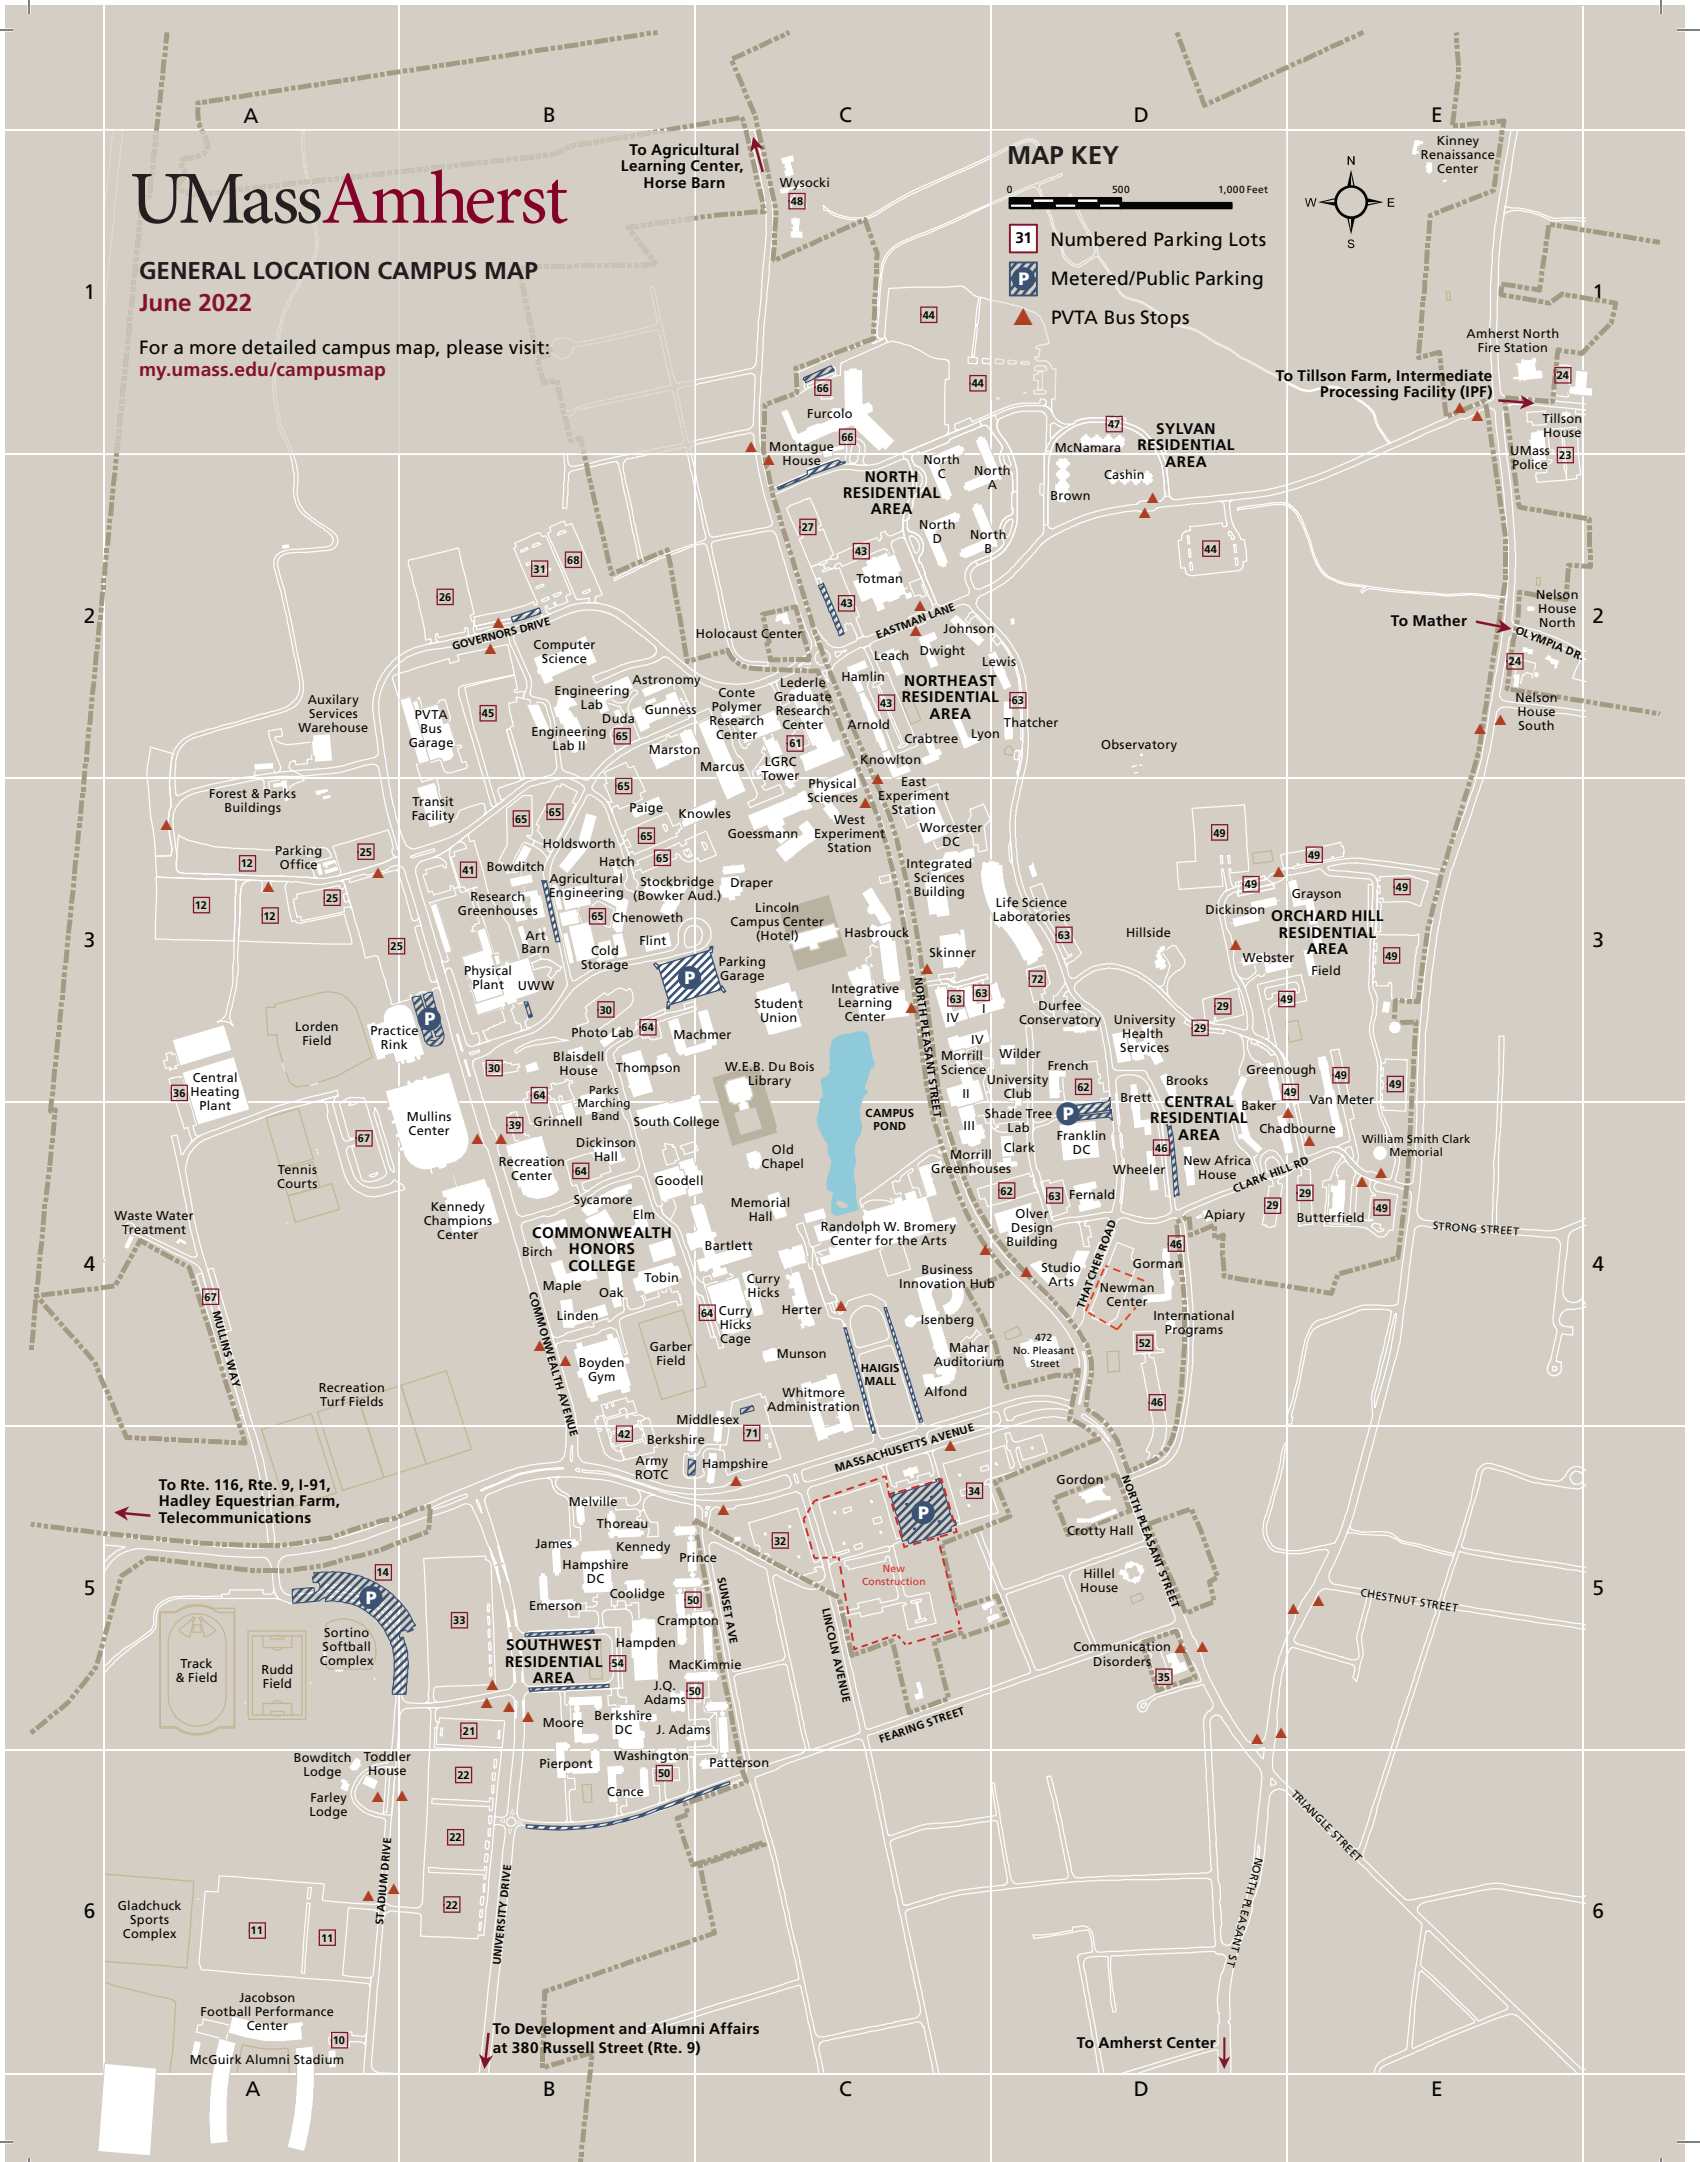

## GENERAL LOCATION CAMPUS MAP

June 2022

For a more detailed campus map, please visit:  
[my.umass.edu/campusmap](http://my.umass.edu/campusmap)

### MAP KEY

- 31 Numbered Parking Lots
- Metered/Public Parking
- PVTA Bus Stops

0 500 1,000 Feet

# UMASS AMHERST GENERAL LOCATION CAMPUS MAP