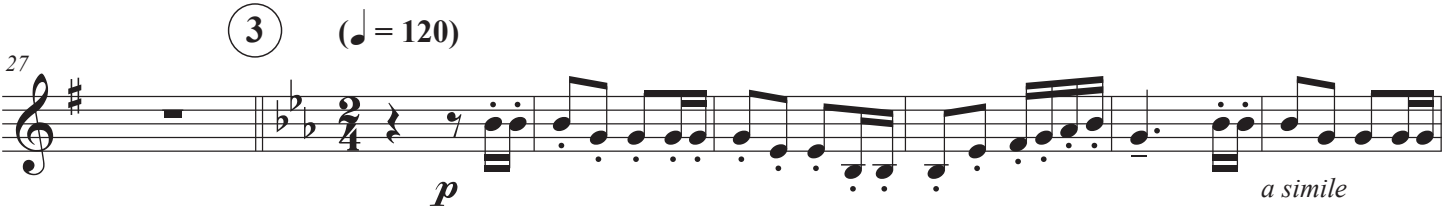

3 (♩ = 120)

27