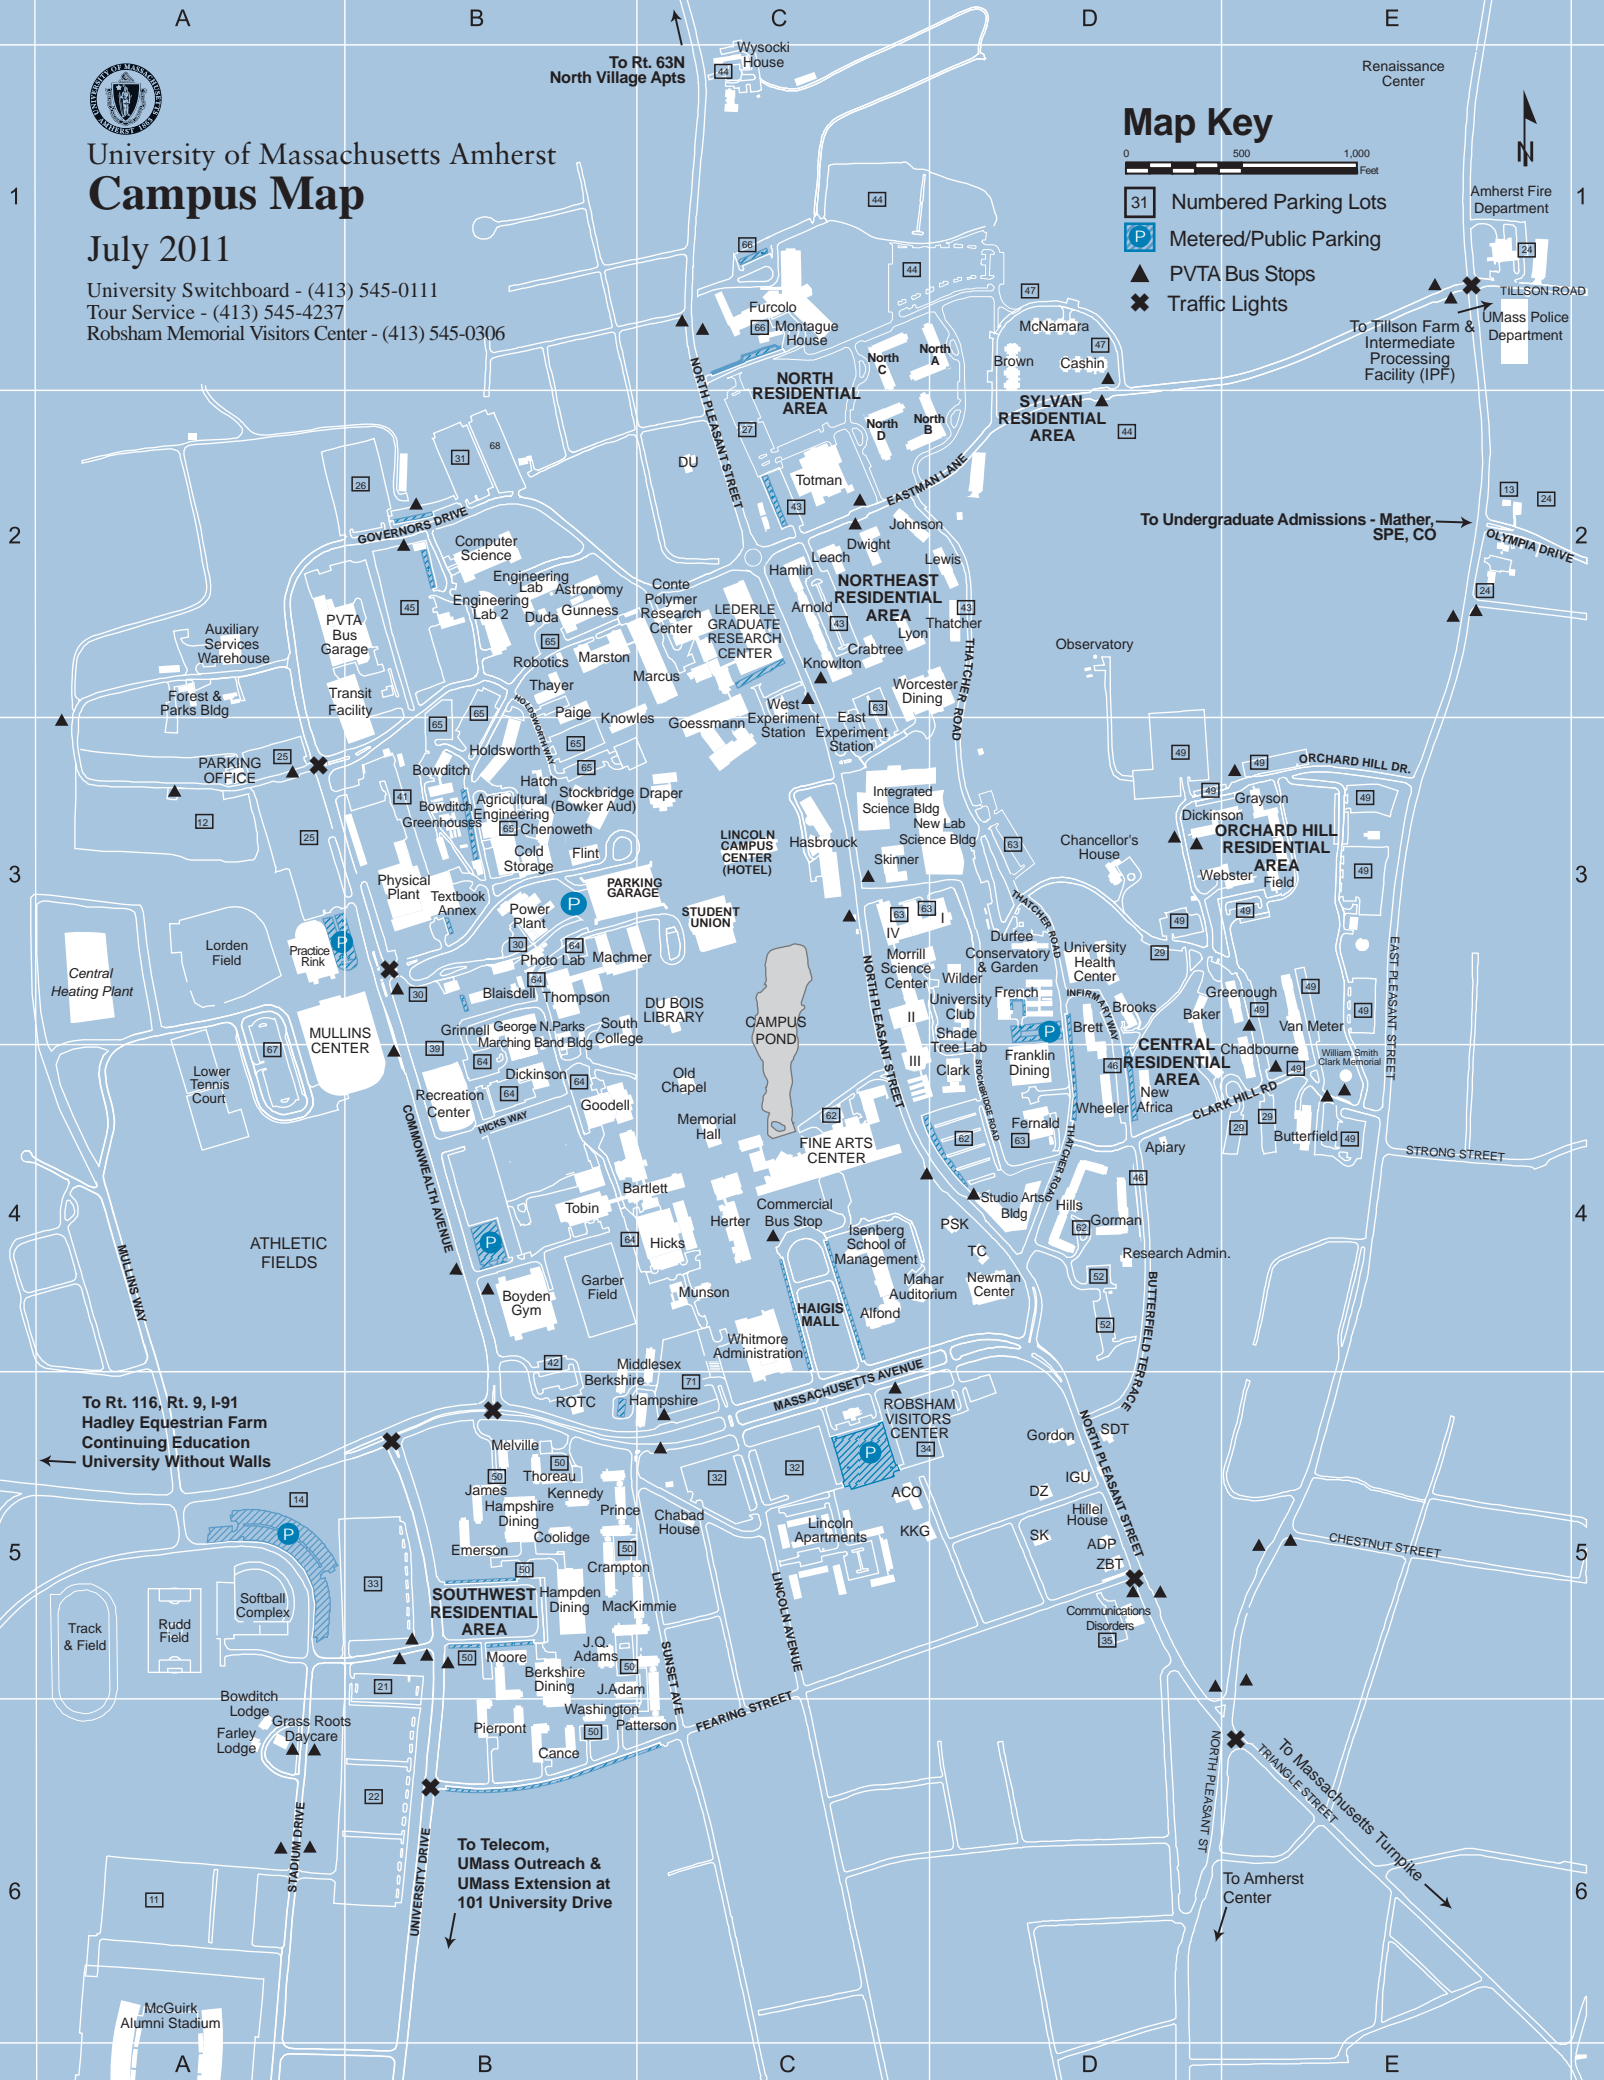

0 500 1,000 Feet

The University of Massachusetts Amherst Campus Map

358 North Pleasant Street	D5			
Agricultural Engineering Bldgs.	B3	PSK - Phi Sigma Kappa	D4	Munson Annex
Alfond	C4	SDT - Sigma Delta Tau	D5	New Africa
Alumni Stadium	A6	SK - Sigma Kappa	D5	New Science Building
Apiary Building	D4	SPE - Sigma Phi Epsilon	E2	Newman Center
Army ROTC Bldg.	B5	TC - Theta Chi	D4	North Residential Area
Arnold	C2	ZBT - Zeta Beta Tau	D5	North Village Apartments
Astronomy Bldg.	B2	French	D3	Northeast Residential Area
Athletic Fields	A4	Furcolo	C1	
Auxiliary Services Warehouse	A2			Observatory
Baker	D3	Garber Field	B4	Old Chapel
Bartlett	C4	George N. Parks Marching Band Bldg	B3-4	Orchard Hill Residential Area
Berkshire	B5	Goessmann	C3	
Berkshire Dining	B5	Goodell	B4	Paige
Blaisdell	B3	Gordon	D5	Parking Garage
Bowditch Hall	B3	Gorman	D4	Parking Office
Bowditch Lodge	A6	Grass Roots Daycare	A6	Patterson
Bowditch Greenhouses	B3	Grayson	E3	Photo Laboratory
Bowker Auditorium (Stockbridge)	B3	Greenough	E3	Physical Plant
Boyden	B4	Grinnell Arena	B4	Pierpont
Brett	D3	Gunness Engineering	B2	Police
Brooks	D3			Power Plant
Brown	D1	Hadley Equestrian Farm	A5	Prince
Butterfield	E4	Haigis Mall	C4	PVTA Bus Garage
		Hamlin	C2	
Campus Center	C3	Hampden Dining	B5	Recreation Center
Campus Center Parking Garage	C4	Hampshire Dining	C6	Renaissance Center
Campus Pond	C3	Hampshire	C5	Research Administration
Cance	B6	Hasbrouck	C3	Robotics
Cashin	D1	Hatch	B3	Robsham Visitors Center
Central Heating Plant	A3	Health Center	D3	Rudd Field (Soccer)
Central Residential Area	D3	Herter	C4	
Central Stores (Physical Plant)	B3	Hicks Physical Education	C4	Shade Tree Laboratory
Chabad	C5	Hillel	D5	Skinner
Chadbourne	E4	Hills	D4	Softball Complex
Chancellor's House	D3	Holdsworth	B3	South College
Chenoweth	B3	Hotel	C3	Southwest Residential Area
Clark	D4			Stockbridge
Cold Storage Bldg.	B3	Integrated Science Building	C3	Student Union
Communications Disorders	D5	Intermed. Processing Fac. (IPF)	E1	Studio Arts Building
Computer Science Bldg.	B2	Ishenberg School of Management	C4	Sylvan Residential Area
Conte Polymer Research Center	C2			Telecommunications Office
Continuing Education	A5	John Adams	B5	Tennis Courts
Coolidge	B5	John Q. Adams	B5	Textbook Annex
Crabtree	C2	James	B5	Thatcher
Crampton	B5	Johnson	C2	Thayer
				Thompson
Dickinson Hall	B4	Kennedy	B5	Thoreau
Dickinson House	D3	Knowlton	C2	Tillson Farm
Draper	C3	Knowles	B3	Tobin
Du Bois Library	C3			Totman
Duda	B2	Leach	C2	Track and Field
Durfee Conservatory and Garden	D3	Lederle Graduate Research Ctr.	C2	Transit Facility
Dwight	C2	Lewis	D2	
		Library, Du Bois	C3	UMass Police Department
East Experiment Station	C3	Lincoln Apartments	C5	University Club
Emerson	B5	Lincoln Campus Center	C3	University Extension
Engineering Laboratory	B2	Lorden Field (Baseball)	A3	University Health Center
Engineering Laboratory 2	B2	Lyon	C2	University Outreach
				University Press (E. Exp. Station)
Farley Lodge	A6	Machmer	B3	University Without Walls
Fernald	D4	MacKimmie	B5	
Field	E3	Mahar Auditorium	C4	Van Meter
Fine Arts Center	C4	Marcus	C2	Visitors Center
Flint Laboratory	B3	Marston	B2	
Forest & Parks Buildings	A2	Mather	E2	Washington
Franklin Dining	D4	McNamara	D1	Webster
Fraternities & Sororities		Memorial Hall	C4	West Experiment Station
ACO - Alpha Chi Omega	C5	Melville	B5	Wheeler
ADP - Alpha Delta Phi	D5	Middlesex	C4	Whitmore Administration Bldg.
CO - Chi Omega	E2	Mobile Classrooms	C2	Wilder
DU - Delta Upsilon	C2	Montague	C1	Worcester Dining
DZ - Delta Zeta	D5	Moore	B5	Wysocki
IGU - Iota Gamma Upsilon	D5	Morrill Science Center	C3	
KKG - Kappa Kappa Gamma	C5	Mullins Center	A3	
		Mullins Practice Rink	A3	
		Munson	C4	