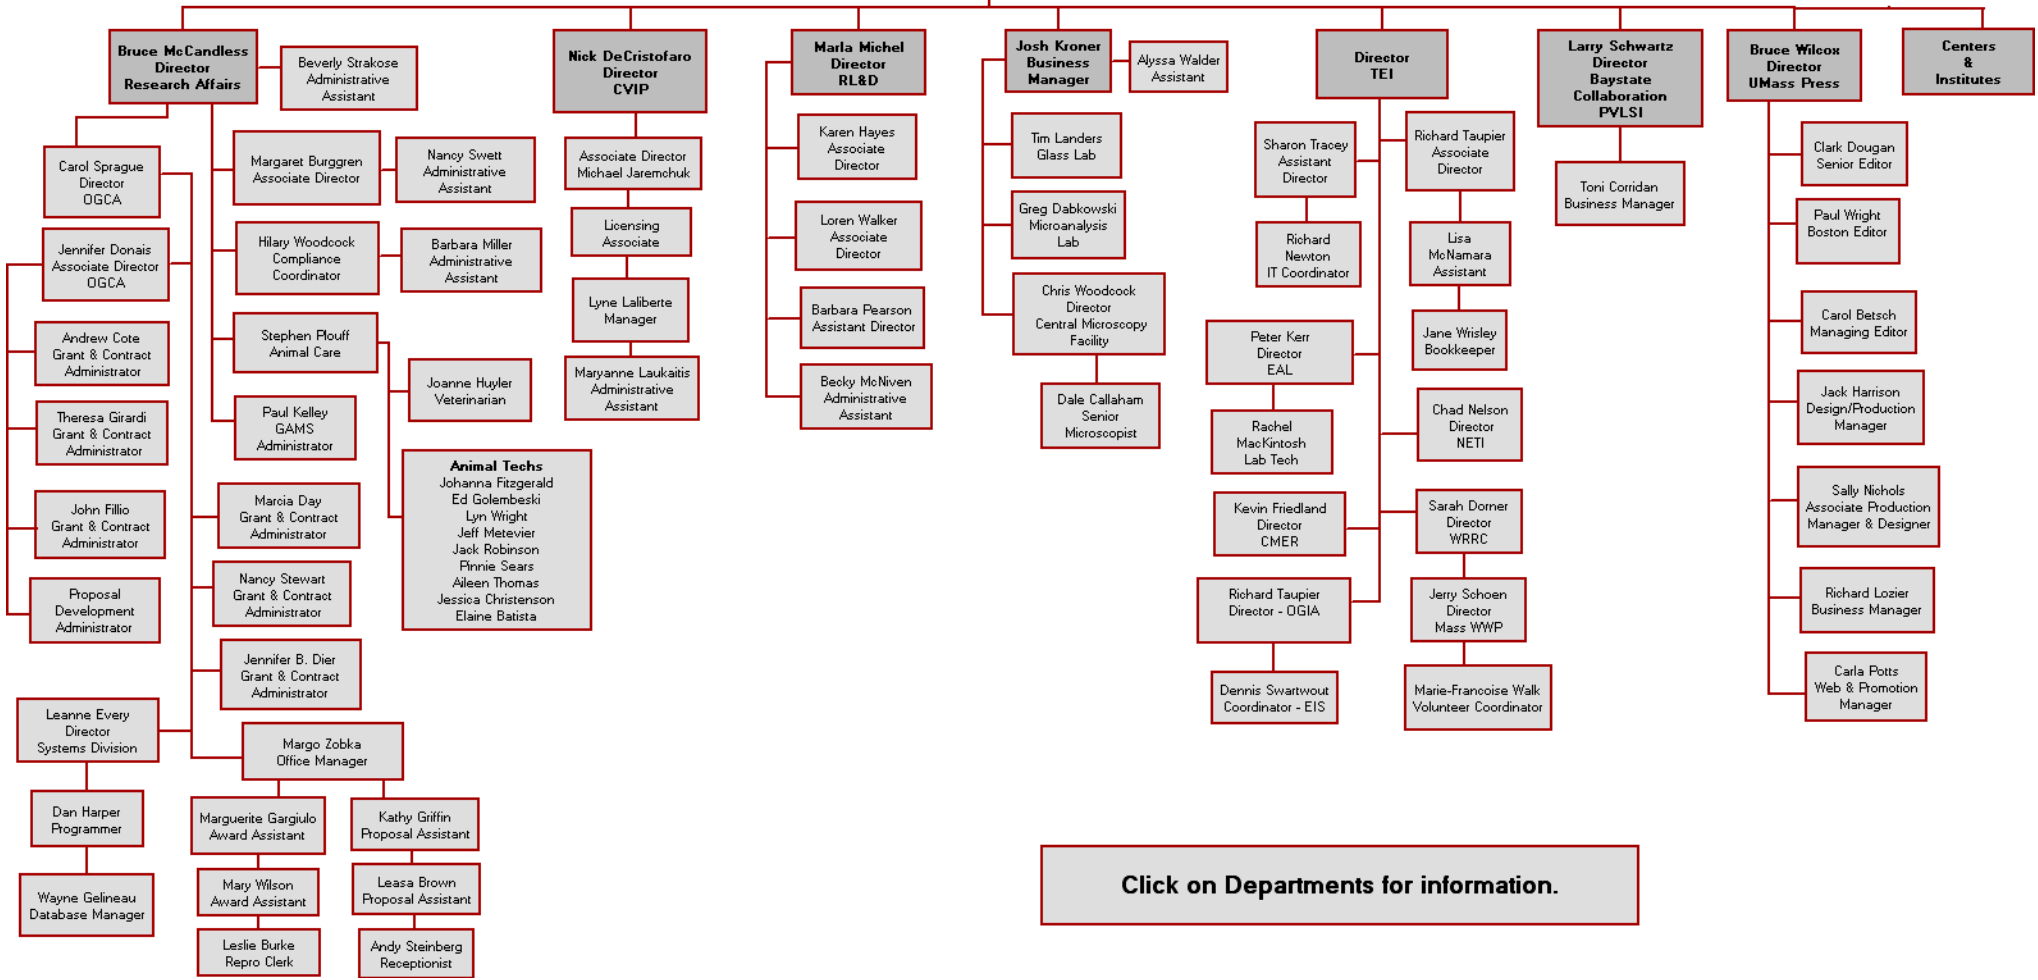

Paul Kostecki
Vice Provost for Research
Martha Martin
Administrative Assistant

Click on Departments for information.