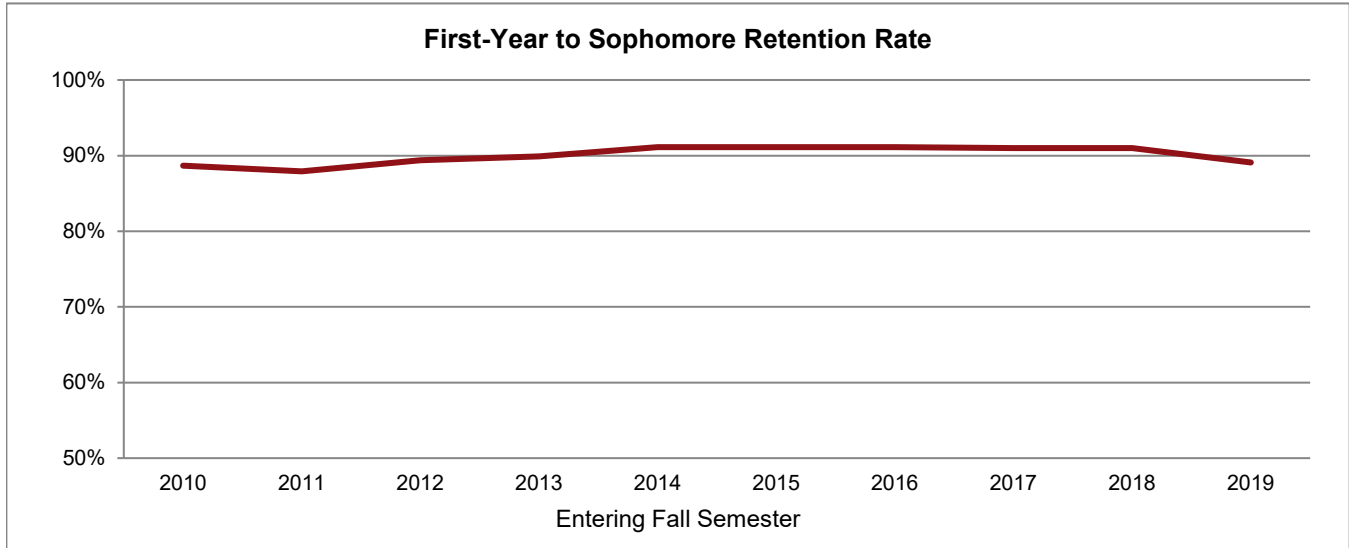

One-Year Retention Rates

First-Year to sophomore retention rate of first-time, full-time degree-seeking undergraduate students.

Entering Fall Semester	2010	2011	2012	2013	2014	2015	2016	2017	2018	2019
No. Entering	4,461	4,669	4,580	4,610	4,628	4,641	4,630	4,693	5,010	5,731
Average SAT	1167	1189	1197	1208	1218	1226	1225	1268	1296	1292
HS GPA	3.61	3.64	3.66	3.73	3.78	3.83	3.83	3.89	3.90	3.90
One-Year Retention Rate	89%	88%	89%	90%	91%	91%	91%	91%	91%	89%

Source: University Analytics and Institutional Research, <http://www.umass.edu/oir/>
Full-time: student enrolled for 12 or more credits in their first semester.