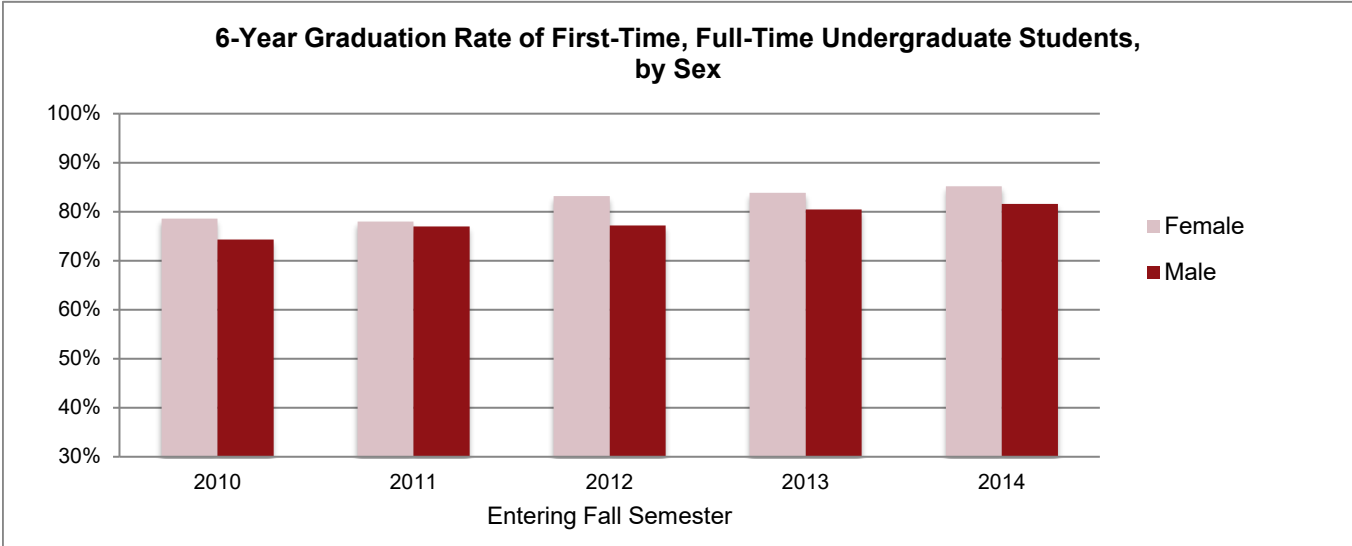

6-Year Graduation Rates by Sex

6-year (150% time) graduation rate of first-time, full-time degree-seeking undergraduate students.

Entering Fall Semester	2010	2011	2012	2013	2014
Female					
No. Entering	2,276	2,355	2,270	2,255	2,298
Average SAT	1142	1165	1176	1189	1198
HS GPA	3.66	3.70	3.72	3.79	3.84
% Graduated in 6 years	79%	78%	83%	84%	85%
Male					
No. Entering	2,180	2,311	2,304	2,353	2,335
Average SAT	1192	1214	1217	1227	1237
HS GPA	3.57	3.58	3.61	3.68	3.72
% Graduated in 6 years	74%	77%	77%	80%	82%

Source: University Analytics and Institutional Research, <http://www.umass.edu/oir/>
Full-time: student enrolled for 12 or more credits in their first semester.