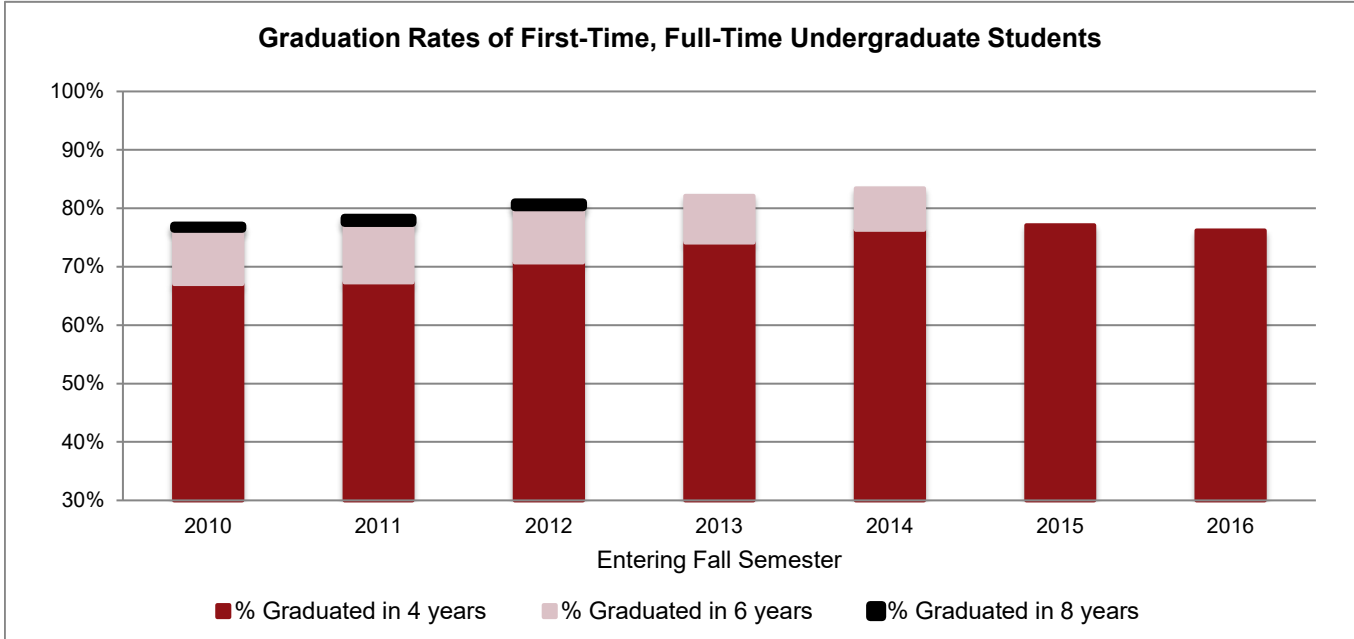

**Graduation Rates**

4-, 6- (150% time) and 8-year (200% of time) graduation rate of first-time, full-time degree-seeking undergraduate students.

Entering Fall Semester	2010	2011	2012	2013	2014	2015	2016
No. Entering	4,456	4,666	4,574	4,608	4,633	4,641	4,631
Average SAT	1167	1189	1197	1208	1218	1226	1225
HS GPA	3.61	3.64	3.66	3.73	3.78	3.83	3.83
% Graduated in 4 years	67%	67%	71%	74%	76%	77%	76%
% Graduated in 6 years	7%	10%	8%	8%	7%		
% Graduated in 8 years	26%	23%	21%	18%	17%		

Source: University Analytics and Institutional Research, <http://www.umass.edu/oir/>  
Full-time: student enrolled for 12 or more credits in their first semester.