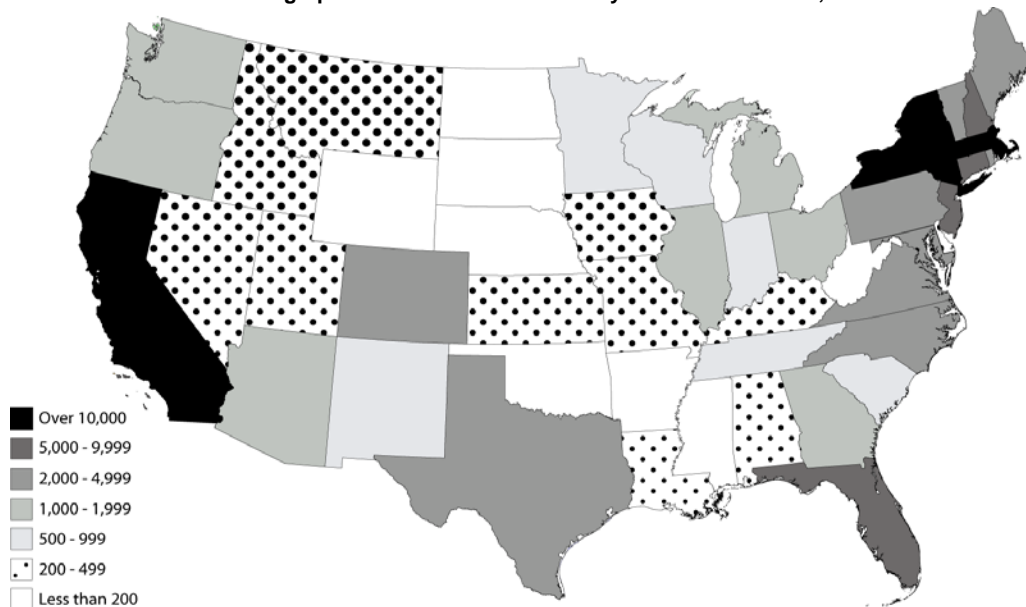

**Geographic Distribution of Alumni*
by State or Country of Residence**

State or Country	Alumni	State or Country	Alumni
United States	219,703	New Jersey	6,103
Alabama	291	New Mexico	567
Alaska	275	New York	12,738
Arizona	1,592	North Carolina	2,676
Arkansas	136	North Dakota	36
California	10,789	Ohio	1,488
Colorado	2,078	Oklahoma	155
Connecticut	9,169	Oregon	1,218
Delaware	389	Pennsylvania	3,673
District of Columbia	762	Puerto Rico	575
Florida	7,553	Rhode Island	2,518
Georgia	1,924	South Carolina	983
Hawaii	447	South Dakota	65
Idaho	223	Tennessee	698
Illinois	1,851	Texas	2,714
Indiana	565	Utah	304
Iowa	220	Vermont	2,486
Kansas	213	Virginia	4,135
Kentucky	341	Washington	1,956
Louisiana	305	West Virginia	168
Maine	3,272	Wisconsin	608
Maryland	3,379	Wyoming	102
Massachusetts (54%)†	117,746	United States Territories‡	231
Michigan	1,034		
Minnesota	788	International	
Mississippi	117	Canada	479
Missouri	458	Other	3,276
Montana	205		
Nebraska	118	Unknown	9,003
Nevada	496		
New Hampshire	6,699	Total	232,461

Geographic Distribution of Alumni by State of Residence, 2011

* Living Alumni. Alumni with multiple UMass degrees are counted once.

†The percentage of U.S. alumni who reside in Massachusetts.

‡Includes U.S. military installations.