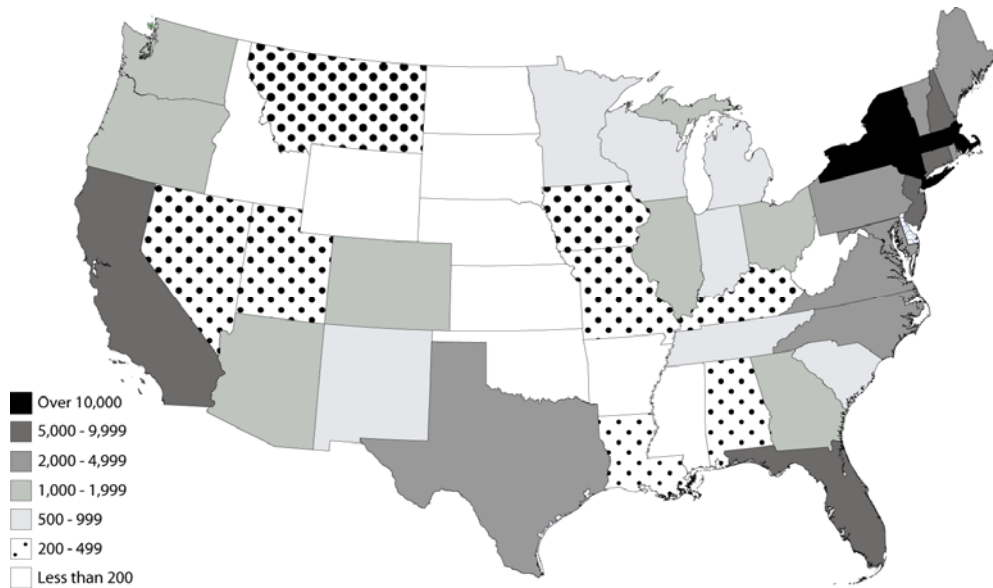

Geographic Distribution of Alumni*
According to State or Country of Residence

State or Country	Alumni	State or Country	Alumni
United States	199,015	New Jersey	5,601
Alabama	277	New Mexico	506
Alaska	250	New York	11,719
Arizona	1,436	North Carolina	2,429
Arkansas	132	North Dakota	32
California	9,996	Ohio	1,397
Colorado	1,877	Oklahoma	137
Connecticut	8,483	Oregon	1,099
Delaware	368	Pennsylvania	3,379
District of Columbia	710	Puerto Rico	562
Florida	6,949	Rhode Island	2,347
Georgia	1,795	South Carolina	830
Hawaii	413	South Dakota	58
Idaho	186	Tennessee	627
Illinois	1,718	Texas	2,339
Indiana	541	Utah	278
Iowa	202	Vermont	2,352
Kansas	197	Virginia	3,807
Kentucky	307	Washington	1,798
Louisiana	255	West Virginia	155
Maine	3,091	Wisconsin	562
Maryland	3,120	Wyoming	86
Massachusetts (52%)†	104,928	United States Territories‡	195
Michigan	965		
Minnesota	715	International	
Mississippi	106	Canada	406
Missouri	436	Other	2,903
Montana	206		
Nebraska	107	Unknown	13,622
Nevada	465		
New Hampshire	6,368	Total	215,946

Geographic Distribution of Alumni By State of Residence, 2008

* Living Alumni.

†The percentage of U.S. alumni who reside in Massachusetts.

‡Includes U.S. military installations.

Source: Alumni Relations Office, census date November, 2008.