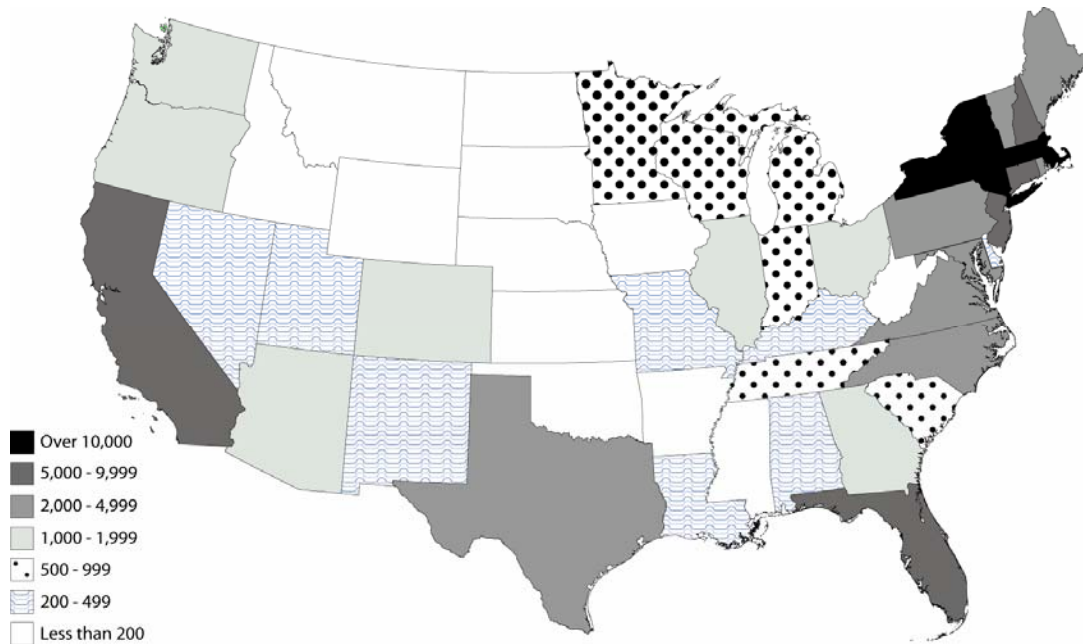

Geographic Distribution of Alumni*
According to State or Country of Residence

State or Country	Alumni	State or Country	Alumni
United States	190,735	Nevada	421
Alabama	246	New Hampshire	5,990
Alaska	249	New Jersey	5,345
Arizona	1,352	New Mexico	456
Arkansas	133	New York	11,145
California	9,346	North Carolina	2,096
Colorado	1,708	North Dakota	30
Connecticut	8,157	Ohio	1,337
Delaware	357	Oklahoma	126
District of Columbia	676	Oregon	1,004
Florida	6,506	Pennsylvania	3,146
Georgia	1,697	Puerto Rico	592
Hawaii	385	Rhode Island	2,236
Idaho	169	South Carolina	737
Illinois	1,622	South Dakota	52
Indiana	538	Tennessee	568
Iowa	194	Texas	2,128
Kansas	186	Utah	243
Kentucky	283	Vermont	2,243
Louisiana	229	Virginia	3,586
Maine	2,891	Washington	1,653
Maryland	2,974	West Virginia	149
Massachusetts (54%)†	102,141	Wisconsin	515
Michigan	957	Wyoming	83
Minnesota	685	United States Territories‡	221
Mississippi	105		
Missouri	411	International	
Montana	179	Canada	351
Nebraska	105	Other	3,337
		Unknown	12,026
		Total	206,449

Geographic Distribution of Alumni By State of Residence, 2007

*Living Alumni.

†The percentage of U.S. alumni who reside in Massachusetts.

‡Includes U.S. Military Installations.

Source: Alumni Relations Office, census date March, 2007.