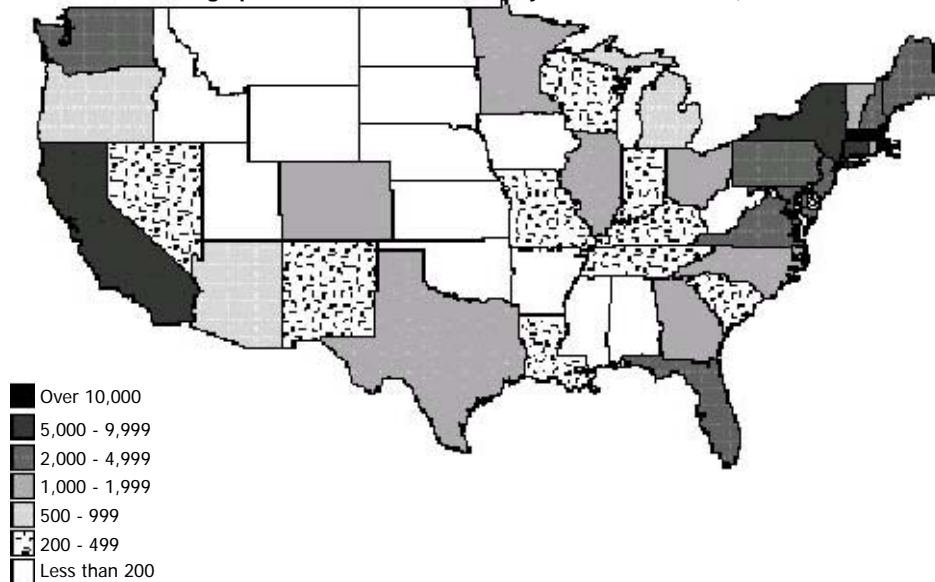

Geographic Distribution of Alumni*
According to State or Country of Residence

State or Country	Alumni	State or Country	Alumni
United States	153,998	Nevada	251
Alabama	198	New Hampshire	4,755
Alaska	193	New Jersey	4,396
Arizona	915	New Mexico	324
Arkansas	93	New York	8,776
California	6,938	North Carolina	1,438
Colorado	1,241	North Dakota	21
Connecticut	6,894	Ohio	1,124
District of Columbia	480	Oklahoma	118
Delaware	289	Oregon	715
Florida	4,456	Pennsylvania	2,620
Georgia	1,278	Puerto Rico	447
Hawaii	263	Rhode Island	1,708
Idaho	125	South Carolina	523
Illinois	1,304	South Dakota	29
Indiana	444	Tennessee	435
Iowa	152	Texas	1,662
Kansas	154	Utah	172
Kentucky	217	Vermont	1,807
Louisiana	200	Virginia	2,751
Maine	2,221	Washington	1,201
Maryland	2,400	West Virginia	130
Massachusetts (55%)†	85,464	Wisconsin	422
Michigan	791	Wyoming	74
Minnesota	577	United States Territories‡	166
Mississippi	75		
Missouri	348	International	3,476
Montana	132	Canada	332
Nebraska	91	Other	3,144
		Unknown	26,598
		Total	184,072

Geographic Distribution of Alumni by State of Residence, 2002

*Living Alumni.

†The percentage of U.S. alumni who reside in Massachusetts.

‡U.S. Military Installations, Guam, and the Virgin Islands.

Source: Alumni Relations Office, census date October 2001.