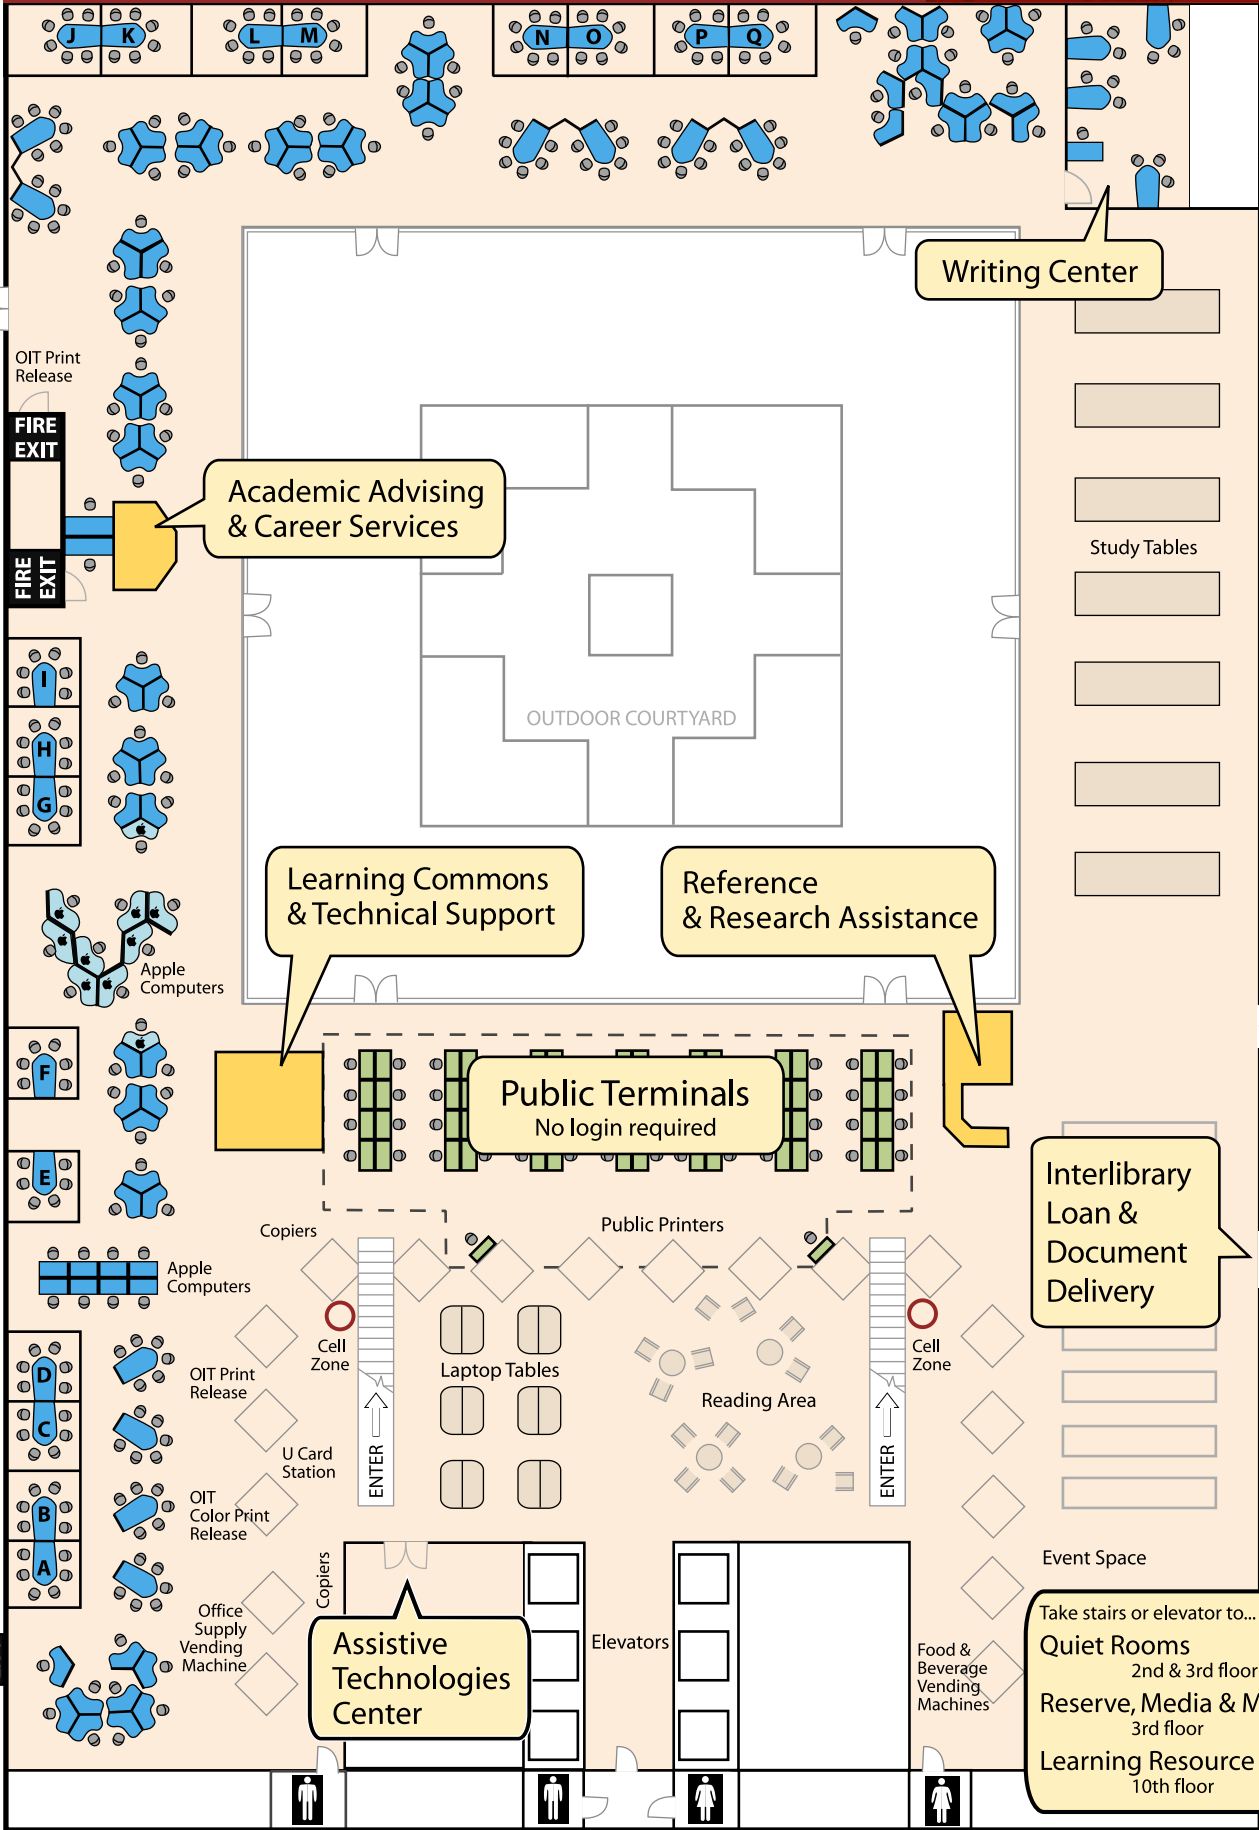

# LC The Learning Commons

Lower Level, W.E.B. Du Bois Library

**Calipari Room**  
Library Instruction, LC workshops, and Drop-in Use (16 workstations)

Study Rooms (group priority)

Set Cell Phones to Vibrate

OIT Wireless Access Throughout

oit.umass.edu/wireless

**Interlibrary Loan & Document Delivery**

Take stairs or elevator to...

- Quiet Rooms**  
2nd & 3rd floor
- Reserve, Media & Microforms**  
3rd floor
- Learning Resource Center**  
10th floor

**Reference & Research Assistance**

**Public Terminals**  
No login required

Copiers

Public Printers

Apple Computers

Cell Zone

Laptop Tables

Reading Area

Cell Zone

U Card Station

**Assisted Technologies Center**

Elevators

Food & Beverage Vending Machines

Event Space