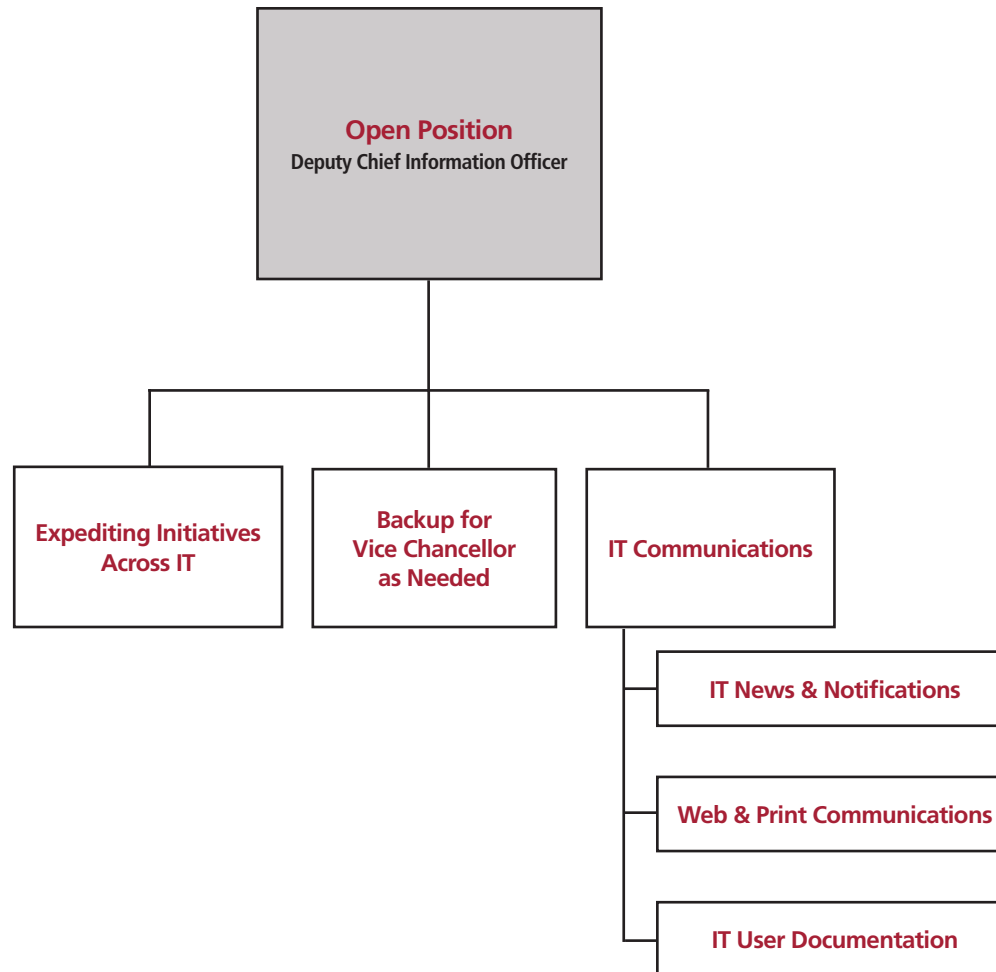

September 13, 2016
DRAFT

Questions?

Contact IT User Services:
413-545-TECH (8324)
www.umass.edu/it/support