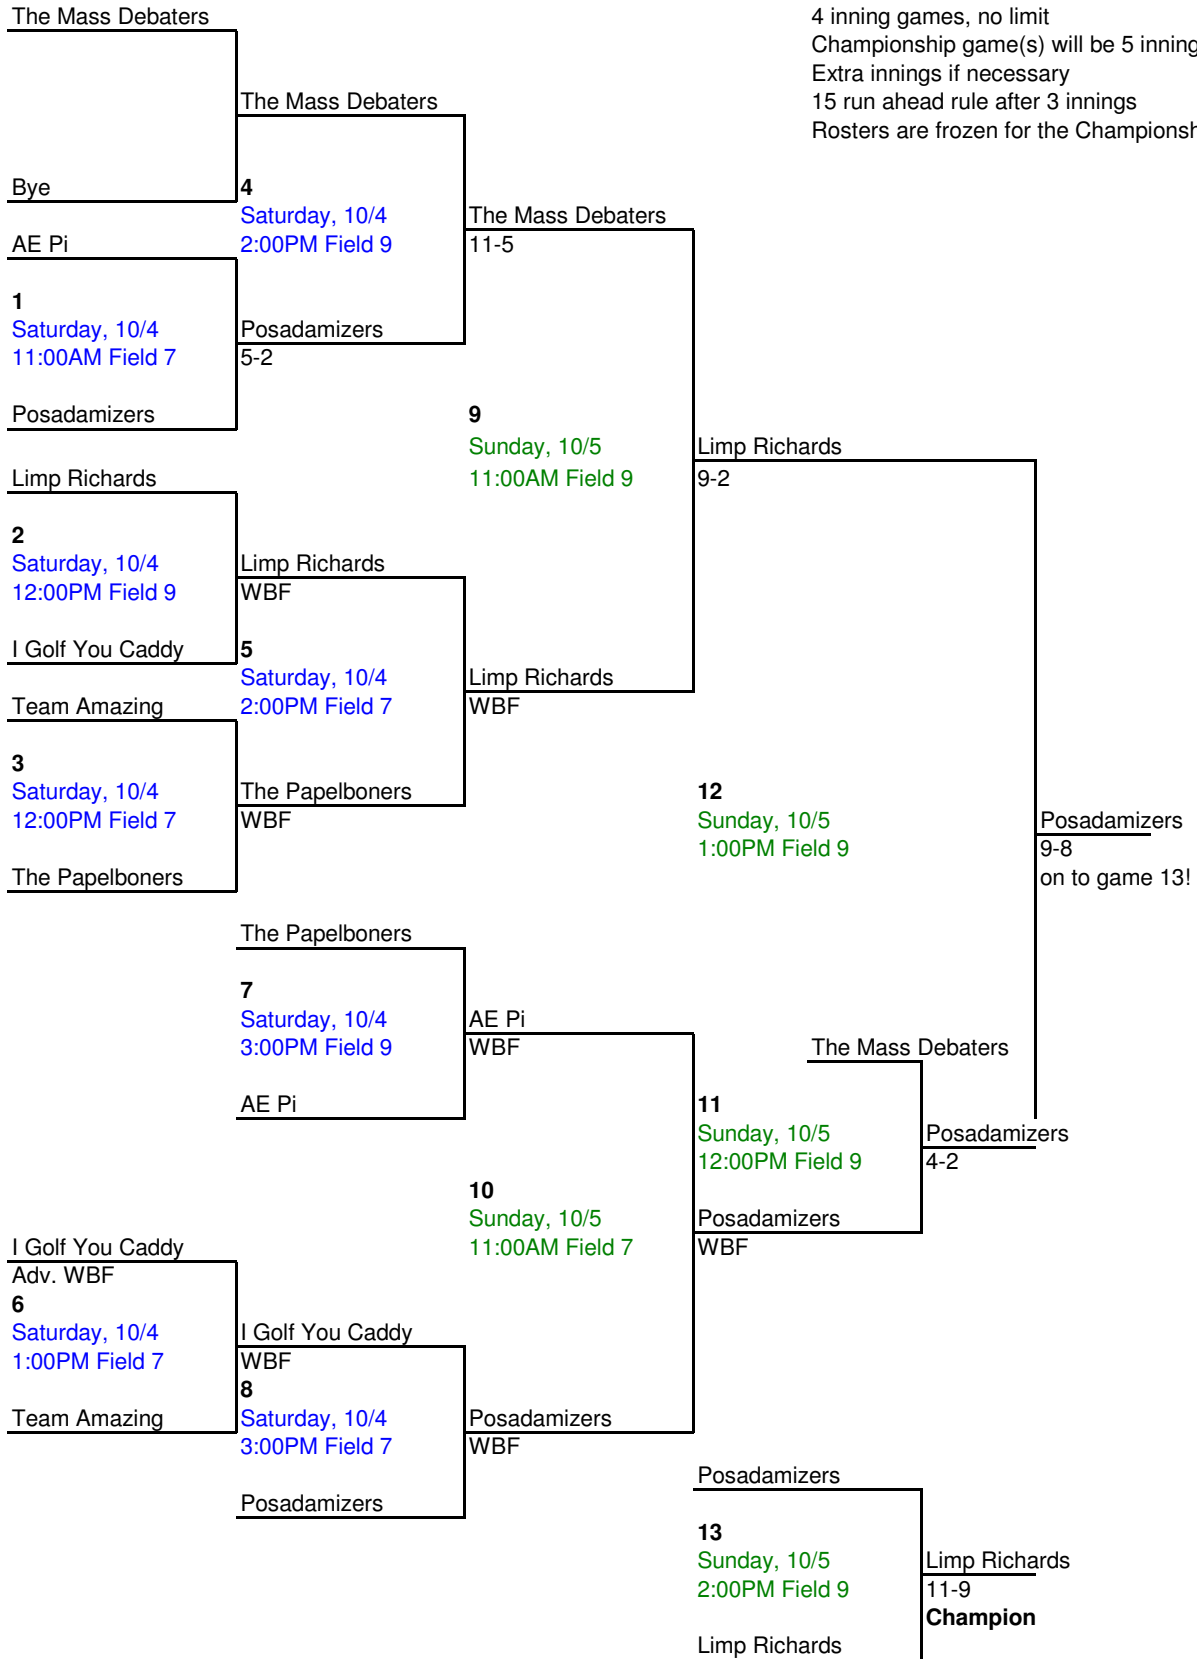

UMass Intramural Sports Weekend Softball Tournament Fall 2008

4 inning games, no limit
 Championship game(s) will be 5 innings
 Extra innings if necessary
 15 run ahead rule after 3 innings
 Rosters are frozen for the Championship