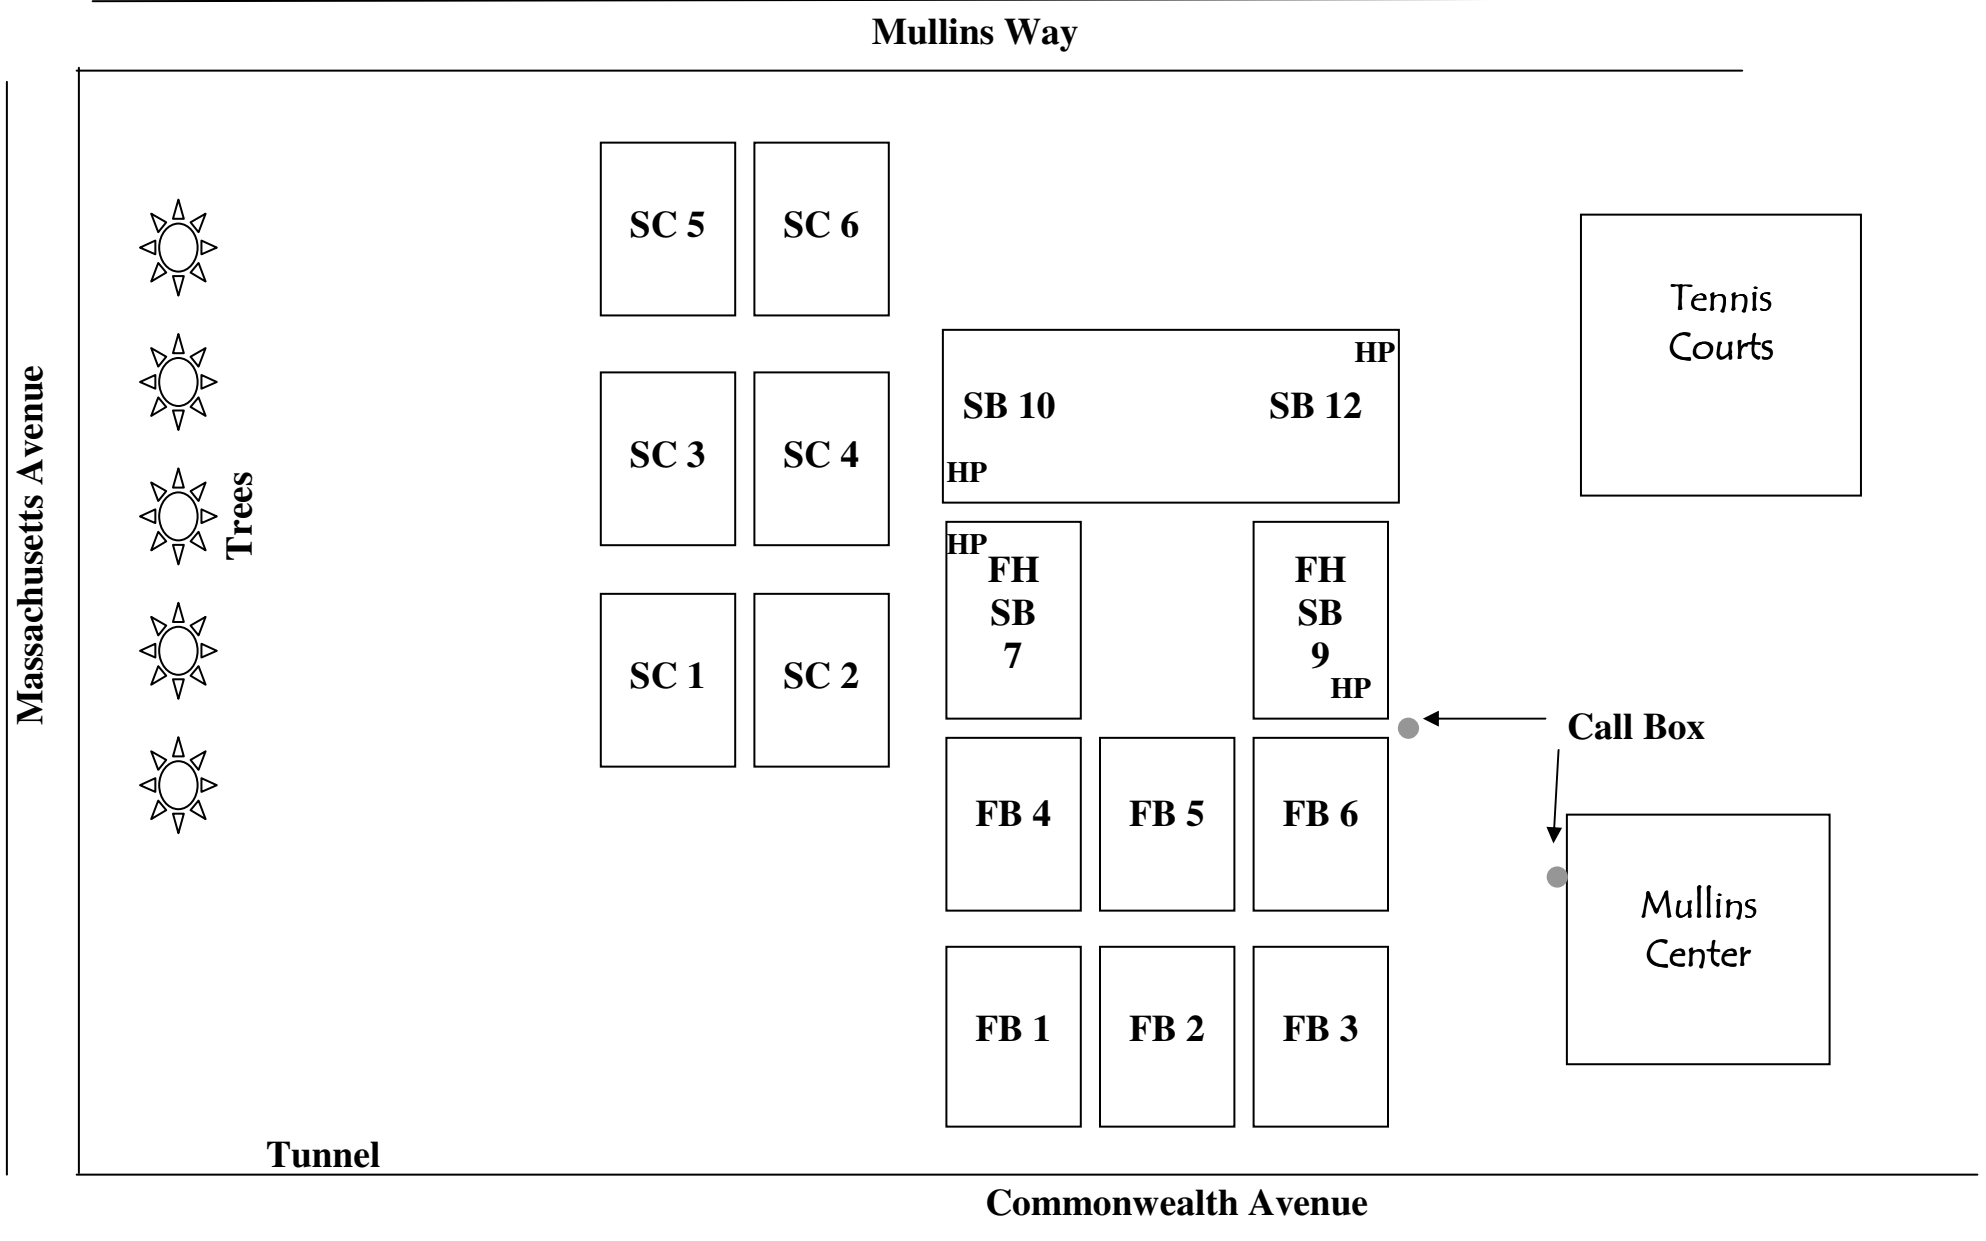

UMass Campus Recreation • Fall Intramural Fields

Boyden Building

FB = FLAG FOOTBALL

SB = SOFTBALL

FH = FIELD HOCKEY

SC = SOCCER